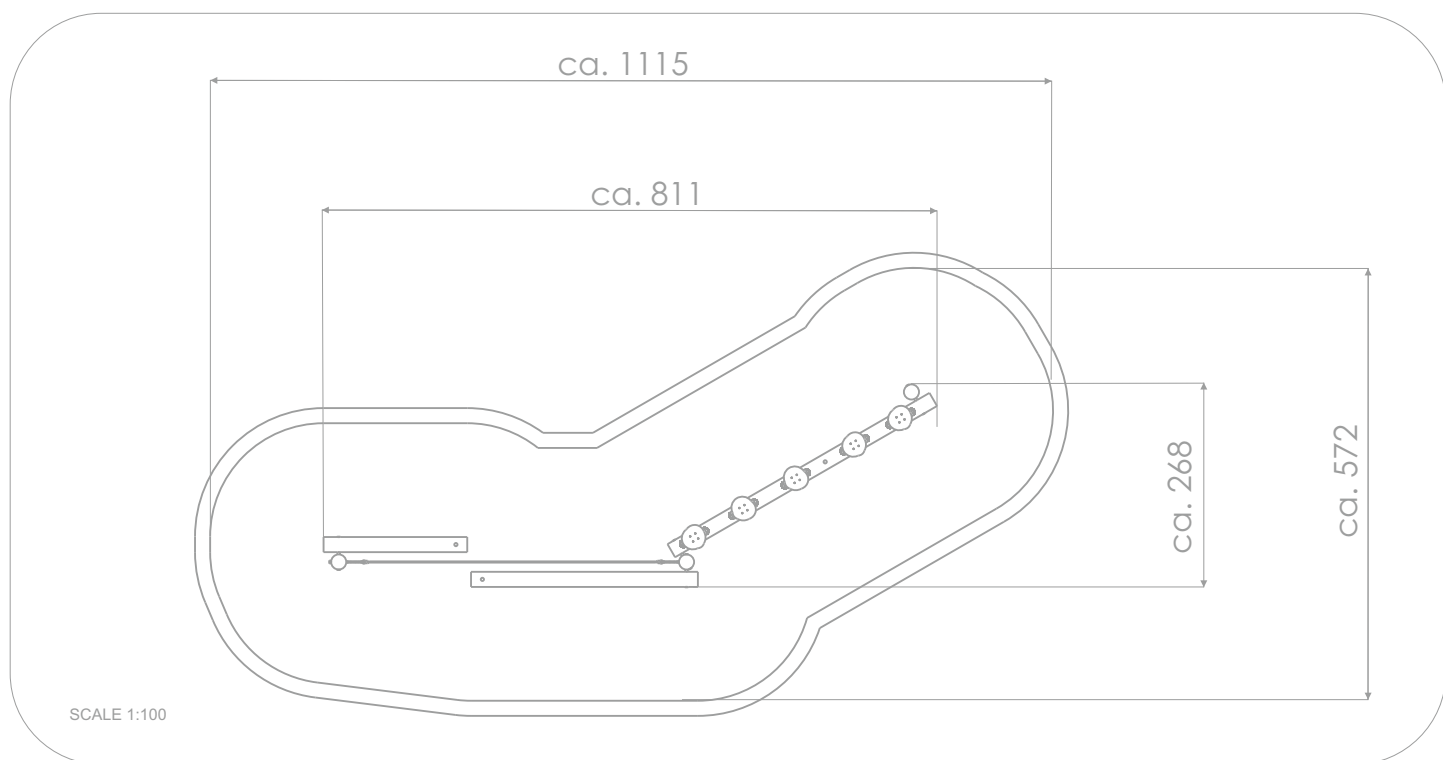

SOCIALIZING

JUMPING

INFORMATION ABOUT THE PRODUCT

Dimensions	ca. 268 x 811 cm
Safety zone	ca. 572 x 1115 cm
Safety zone area	ca. 39 m ²
Overall height	ca. 240 cm
Free fall height	ca. 60 cm
Amount of users	5 person
Product complies with EN 1176-1:2017-12	YES
Availability of spare parts	YES
Age range	3-12

According to EN 1176-1:2017-12 norm, the product requires applying a safety surface according to the product's free fall height.

Visualisation is for reference only,
actual appearance may vary.

MATERIALS:

NATURAL ROBINIA WOOD

ANTI-SLIP HEXA 18 MM
PLATFORM PLATE

ATTESTED 6 MM STAINLESS
STEEL CHAINS

POLYPROPYLENE ROPES
PP - MULTISPLIT TYPE WITH
A STEEL CORE AND
A DIAMETER OF 16 MM