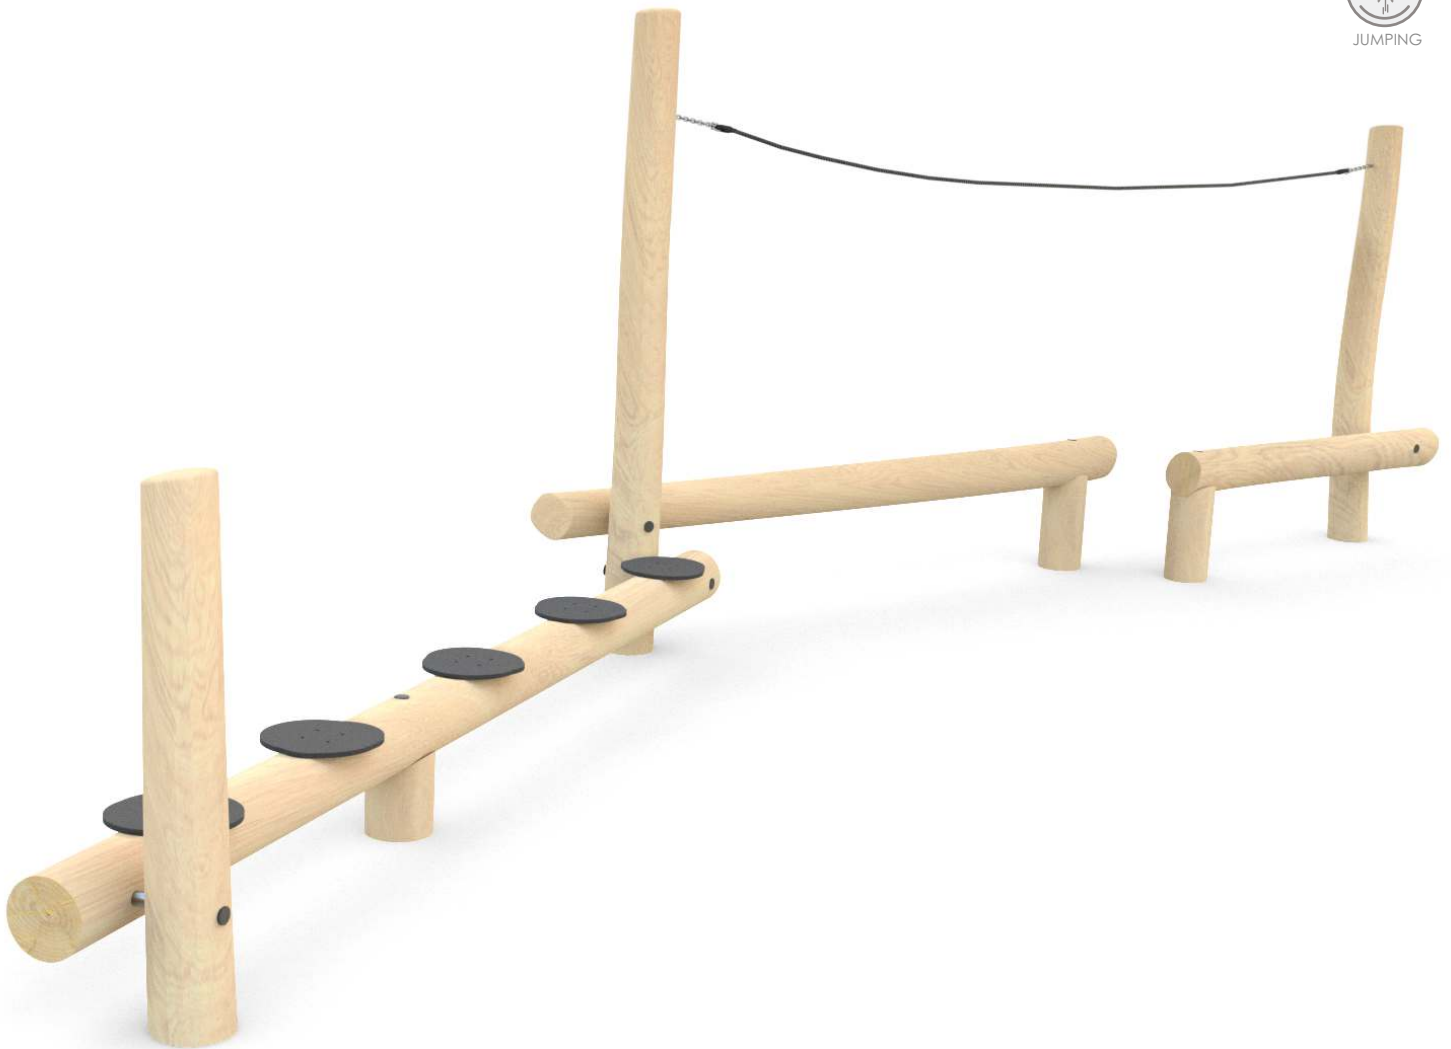

SOCIALIZING

JUMPING

INFORMATION ABOUT THE PRODUCT

Dimensions	ca. 268 x 811 cm
Safety zone	ca. 572 x 1115 cm
Safety zone area	ca. 39 m ²
Overall height	ca. 240 cm
Free fall height	ca. 60 cm
Amount of users	5 person
Product complies with EN 1176-1:2017-12	YES
Availability of spare parts	YES
Age range	3-12

According to EN 1176-1:2017-12 norm, the product requires applying a safety surface according to the product's free fall height.

Visualisation is for reference only,
actual appearance may vary.

MATERIALS:

NATURAL ROBINIA WOOD

ANTI-SLIP HEXA 18 MM
PLATFORM PLATE

ATTESTED 6 MM STAINLESS
STEEL CHAINS

POLYPROPYLENE ROPES
PP - MULTISPLIT TYPE WITH
A STEEL CORE AND
A DIAMETER OF 16 MM