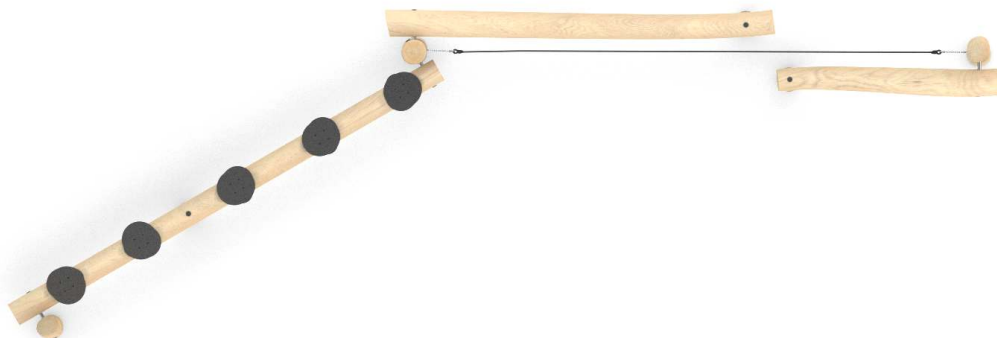

SOCIALIZING

JUMPING

INFORMATION ABOUT THE PRODUCT

Dimensions	ca. 268 x 811 cm
Safety zone	ca. 572 x 1115 cm
Safety zone area	ca. 39 m ²
Overall height	ca. 240 cm
Free fall height	ca. 60 cm
Amount of users	5 person
Product complies with EN 1176-1:2017-12	YES
Availability of spare parts	YES
Age range	3-12

According to EN 1176-1:2017-12 norm, the product requires applying a safety surface according to the product's free fall height.

Visualisation is for reference only,
actual appearance may vary.

MATERIALS:

NATURAL ROBINIA WOOD

ANTI-SLIP HEXA 18 MM
PLATFORM PLATE

ATTESTED 6 MM STAINLESS
STEEL CHAINS

POLYPROPYLENE ROPES
PP - MULTISPLIT TYPE WITH
A STEEL CORE AND
A DIAMETER OF 16 MM