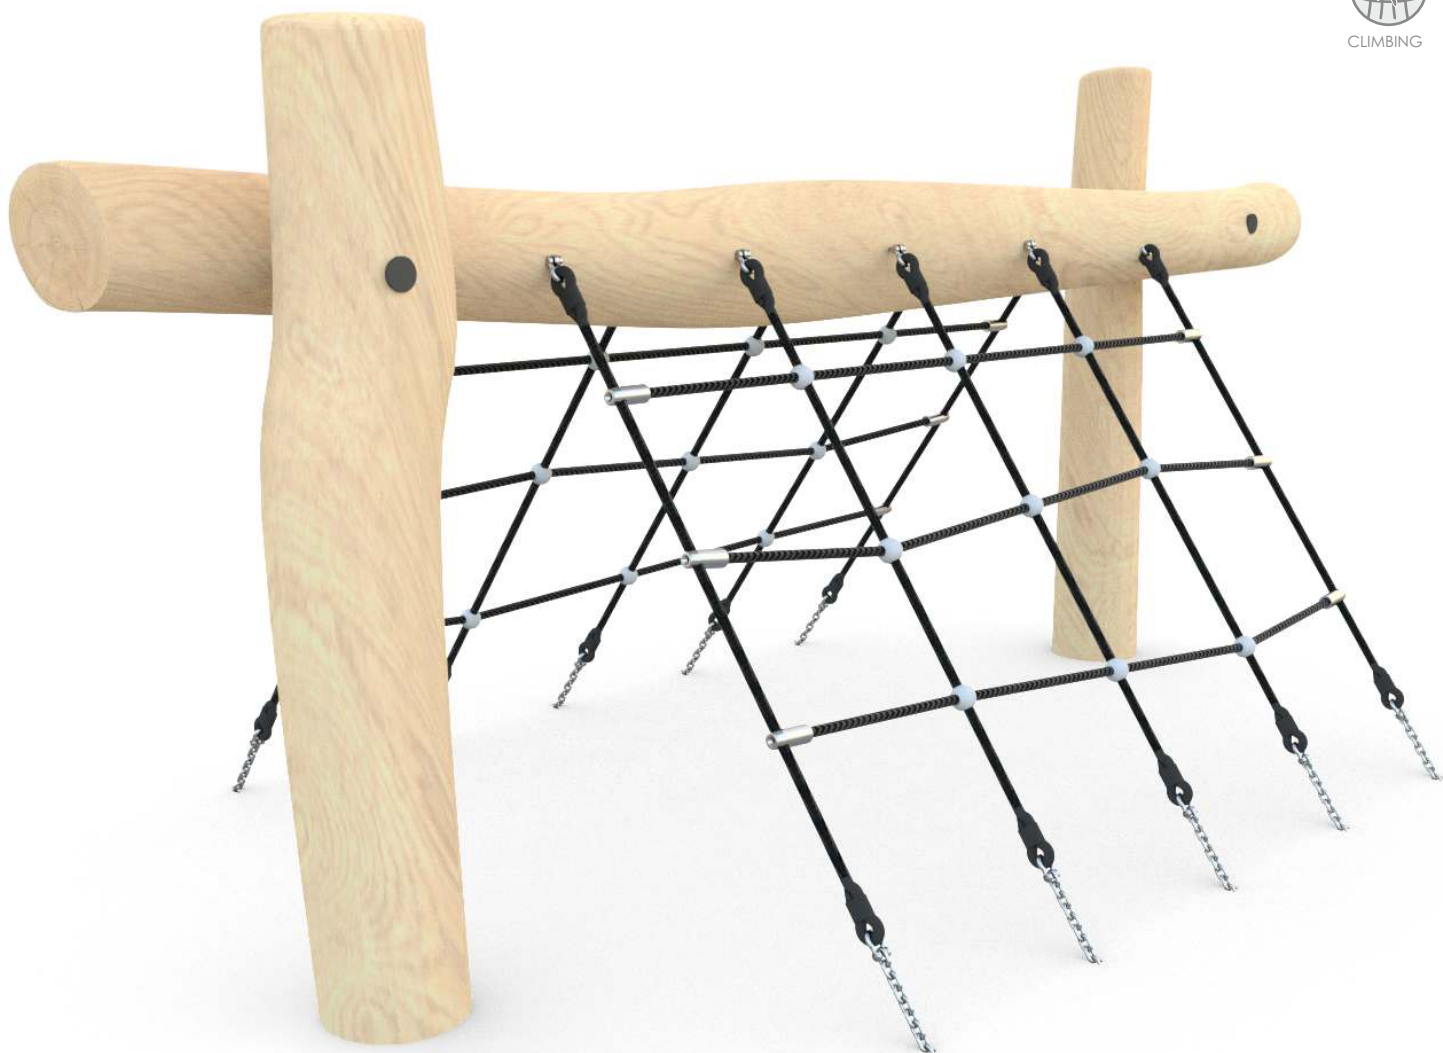

SOCIALIZING

CLIMBING

INFORMATION ABOUT THE PRODUCT

Dimensions	ca. 151 x 265 cm
Safety zone	ca. 451 x 565 cm
Safety zone area	ca. 20 m ²
Overall height	ca. 130 cm
Free fall height	ca. 100 cm
Amount of users	4 persons
Product complies with EN 1176-1:2017-12	YES
Availability of spare parts	YES
Age range	3-12
<small>According to EN 1176-1:2017-12 norm, the product requires applying a safety surface according to the product's free fall height.</small>	

Visualisation is for reference only,
actual appearance may vary.

SCALE 1:100

MATERIALS:

NATURAL ROBINIA WOOD

ATTESTED 6 MM STAINLESS STEEL CHAINS

POLYPROPYLENE ROPES
PP - MULTISPLIT TYPE WITH
A STEEL CORE AND
A DIAMETER OF 16 MM

ROPE ENDINGS PRESSED IN
A SLEEVE MADE OF DURABLE
ALUMINUM ALLOY

SOLID AND ESTHETIC ROPE
CONNECTORS MADE OF
INJECTION MOLDED
POLYAMIDE