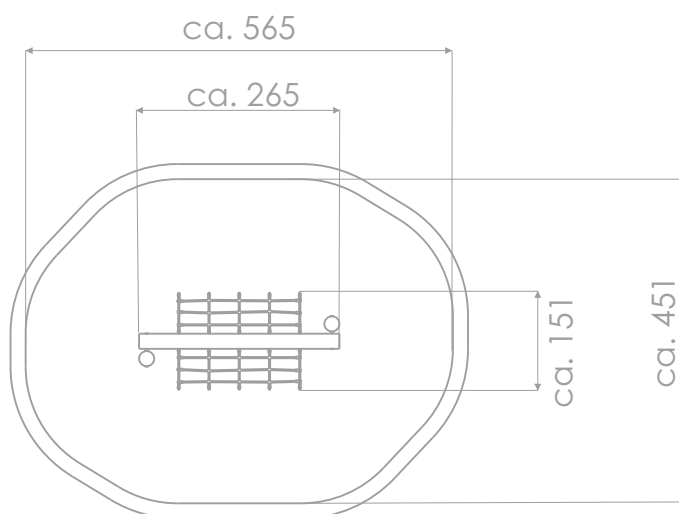

SOCIALIZING

CLIMBING

INFORMATION ABOUT THE PRODUCT

Dimensions	ca. 151 x 265 cm
Safety zone	ca. 451 x 565 cm
Safety zone area	ca. 20 m ²
Overall height	ca. 130 cm
Free fall height	ca. 100 cm
Amount of users	4 persons
Product complies with EN 1176-1:2017-12	YES
Availability of spare parts	YES
Age range	3-12
<small>According to EN 1176-1:2017-12 norm, the product requires applying a safety surface according to the product's free fall height.</small>	

Visualisation is for reference only,
actual appearance may vary.

SCALE 1:100

MATERIALS:

NATURAL ROBINIA WOOD

ATTESTED 6 MM STAINLESS STEEL CHAINS

POLYPROPYLENE ROPES
PP - MULTISPLIT TYPE WITH
A STEEL CORE AND
A DIAMETER OF 16 MM

ROPE ENDINGS PRESSED IN
A SLEEVE MADE OF DURABLE
ALUMINUM ALLOY

SOLID AND ESTHETIC ROPE
CONNECTORS MADE OF
INJECTION MOLDED
POLYAMIDE