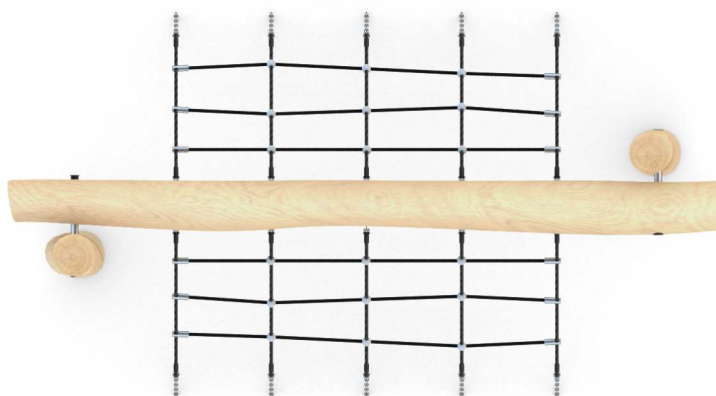

SOCIALIZING

CLIMBING

INFORMATION ABOUT THE PRODUCT

Dimensions	ca. 151 x 265 cm
Safety zone	ca. 451 x 565 cm
Safety zone area	ca. 20 m ²
Overall height	ca. 130 cm
Free fall height	ca. 100 cm
Amount of users	4 persons
Product complies with EN 1176-1:2017-12	YES
Availability of spare parts	YES
Age range	3-12
<small>According to EN 1176-1:2017-12 norm, the product requires applying a safety surface according to the product's free fall height.</small>	

Visualisation is for reference only,
actual appearance may vary.

SCALE 1:100

MATERIALS:

NATURAL ROBINIA WOOD

ATTESTED 6 MM STAINLESS STEEL CHAINS

POLYPROPYLENE ROPES
PP - MULTISPLIT TYPE WITH
A STEEL CORE AND
A DIAMETER OF 16 MM

ROPE ENDINGS PRESSED IN
A SLEEVE MADE OF DURABLE
ALUMINUM ALLOY

SOLID AND ESTHETIC ROPE
CONNECTORS MADE OF
INJECTION MOLDED
POLYAMIDE