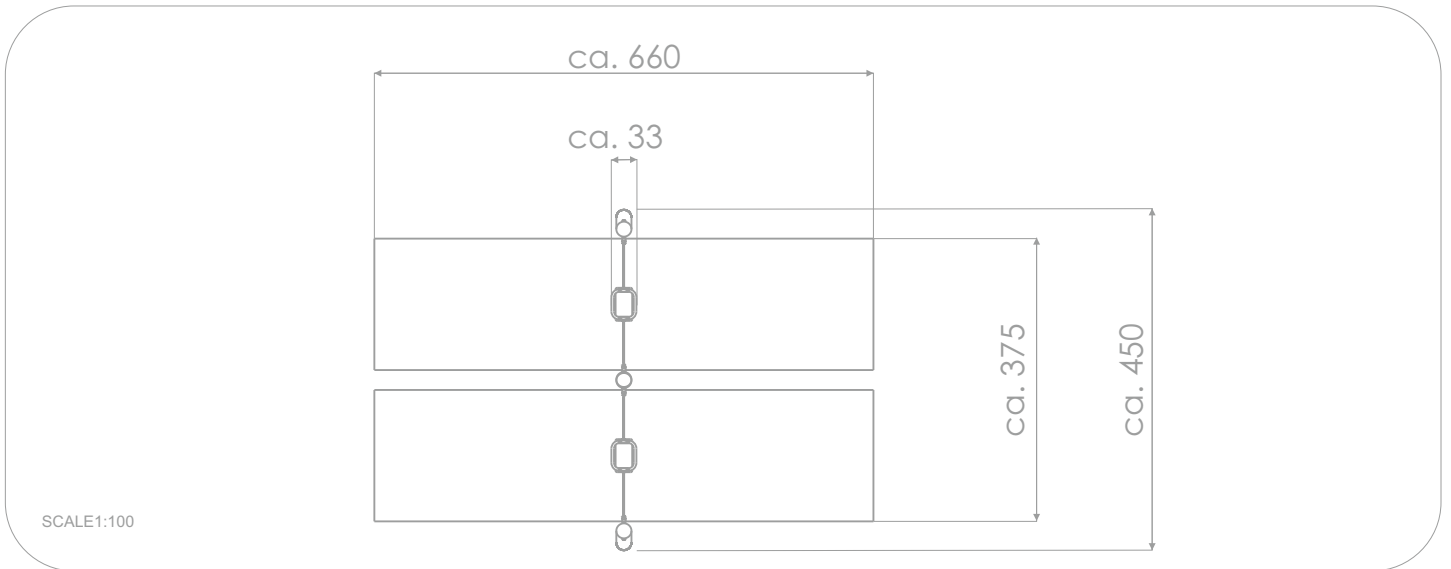

SWINGING

SOCIALIZING

INFORMATION ABOUT THE PRODUCT

Dimensions	ca. 33 x 450 cm
Safety zone	ca. 660 x 375 cm
Overall height	ca. 180 cm
Free fall height	ca. 105 cm
Amount of users	2 persons
Product complies with EN 1176-1:2017-12	YES
Availability of spare parts	YES
Age range	1-4
<small>According to EN 1176-1:2017-12 norm, the product requires applying a safety surface according to the product's free fall height.</small>	

Visualisation is for reference only,
actual appearance may vary.

MATERIALS:

NATURAL ROBINIA WOOD

ATTESTED 6 MM STAINLESS
STEEL CHAINS

SAFETY SEAT MADE OF
ALUMINIUM AND STAINLESS
STEEL COVERED WITH SOFT
POLYURETHANE

OPTIONAL:

THE SEATS ARE MADE WITH
AN ALUMINUM
CONSTRUCTION COVERED
WITH A SOFT EPDM RUBBER