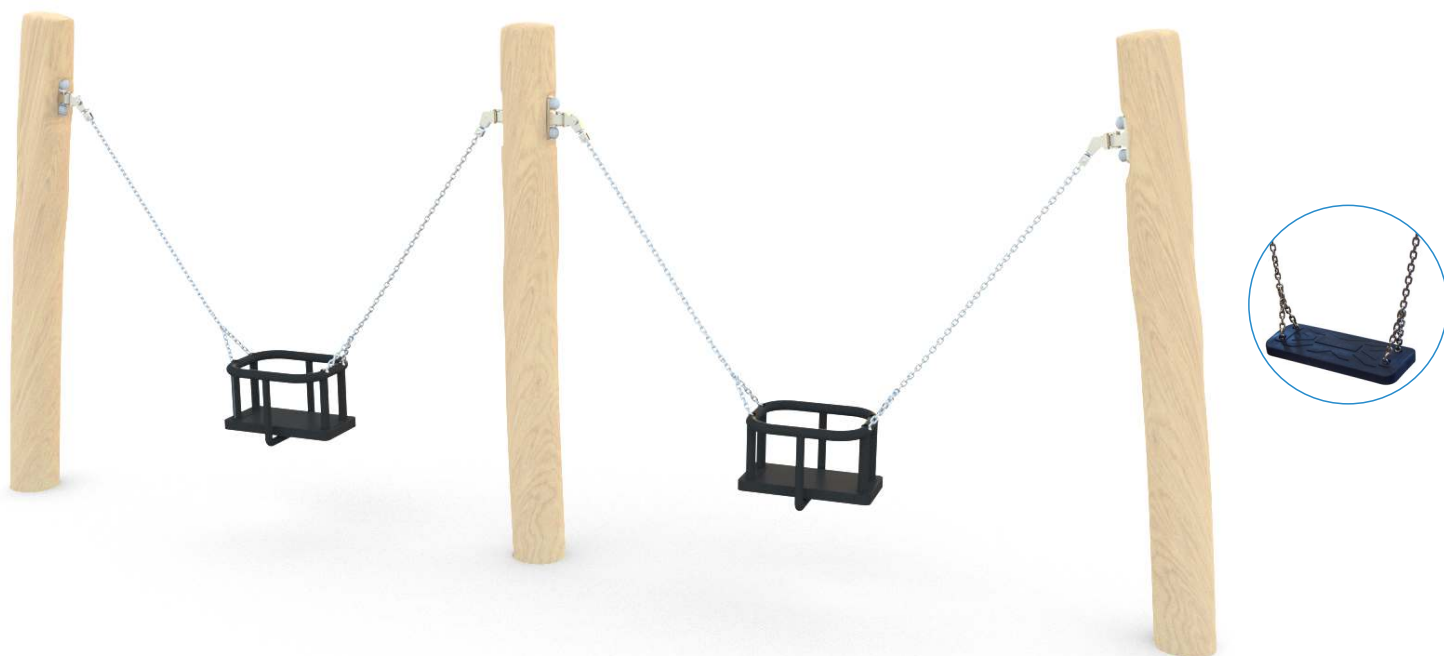

SWINGING

SOCIALIZING

INFORMATION ABOUT THE PRODUCT

Dimensions	ca. 33 x 450 cm
Safety zone	ca. 660 x 375 cm
Overall height	ca. 180 cm
Free fall height	ca. 105 cm
Amount of users	2 persons
Product complies with EN 1176-1:2017-12	YES
Availability of spare parts	YES
Age range	1-4
<small>According to EN 1176-1:2017-12 norm, the product requires applying a safety surface according to the product's free fall height.</small>	

Visualisation is for reference only,
actual appearance may vary.

MATERIALS:

NATURAL ROBINIA WOOD

ATTESTED 6 MM STAINLESS
STEEL CHAINS

SAFETY SEAT MADE OF
ALUMINIUM AND STAINLESS
STEEL COVERED WITH SOFT
POLYURETHANE

OPTIONAL:

THE SEATS ARE MADE WITH
AN ALUMINUM
CONSTRUCTION COVERED
WITH A SOFT EPDM RUBBER