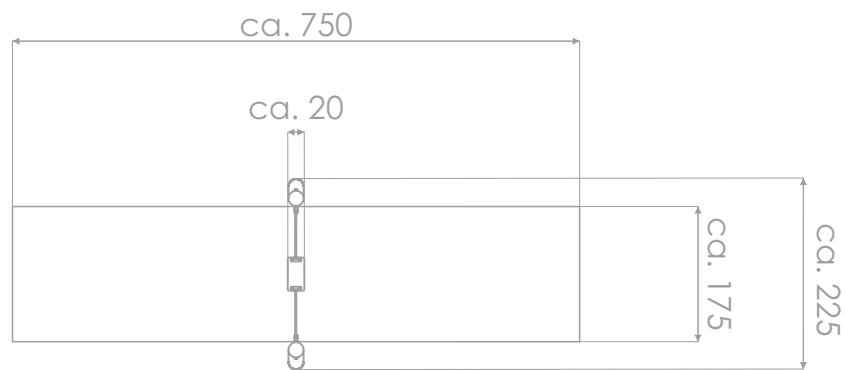

SWINGING

SOCIALIZING

INFORMATION ABOUT THE PRODUCT

Dimensions	ca. 20 x 225 cm
Safety zone	ca. 750 x 175 cm
Overall height	ca. 235 cm
Free fall height	ca. 134 cm
Amount of users	1 person
Product complies with EN 1176-1:2017-12	YES
Availability of spare parts	YES
Age range	3-12
<small>According to EN 1176-1:2017-12 norm, the product requires applying a safety surface according to the product's free fall height.</small>	

Visualisation is for reference only,
actual appearance may vary.

SCALE 1:100

MATERIALS:

NATURAL ROBINIA WOOD

ATTESTED 6 MM STAINLESS STEEL CHAINS

THE SEATS ARE MADE WITH AN ALUMINUM CONSTRUCTION COVERED WITH A SOFT EPDM RUBBER