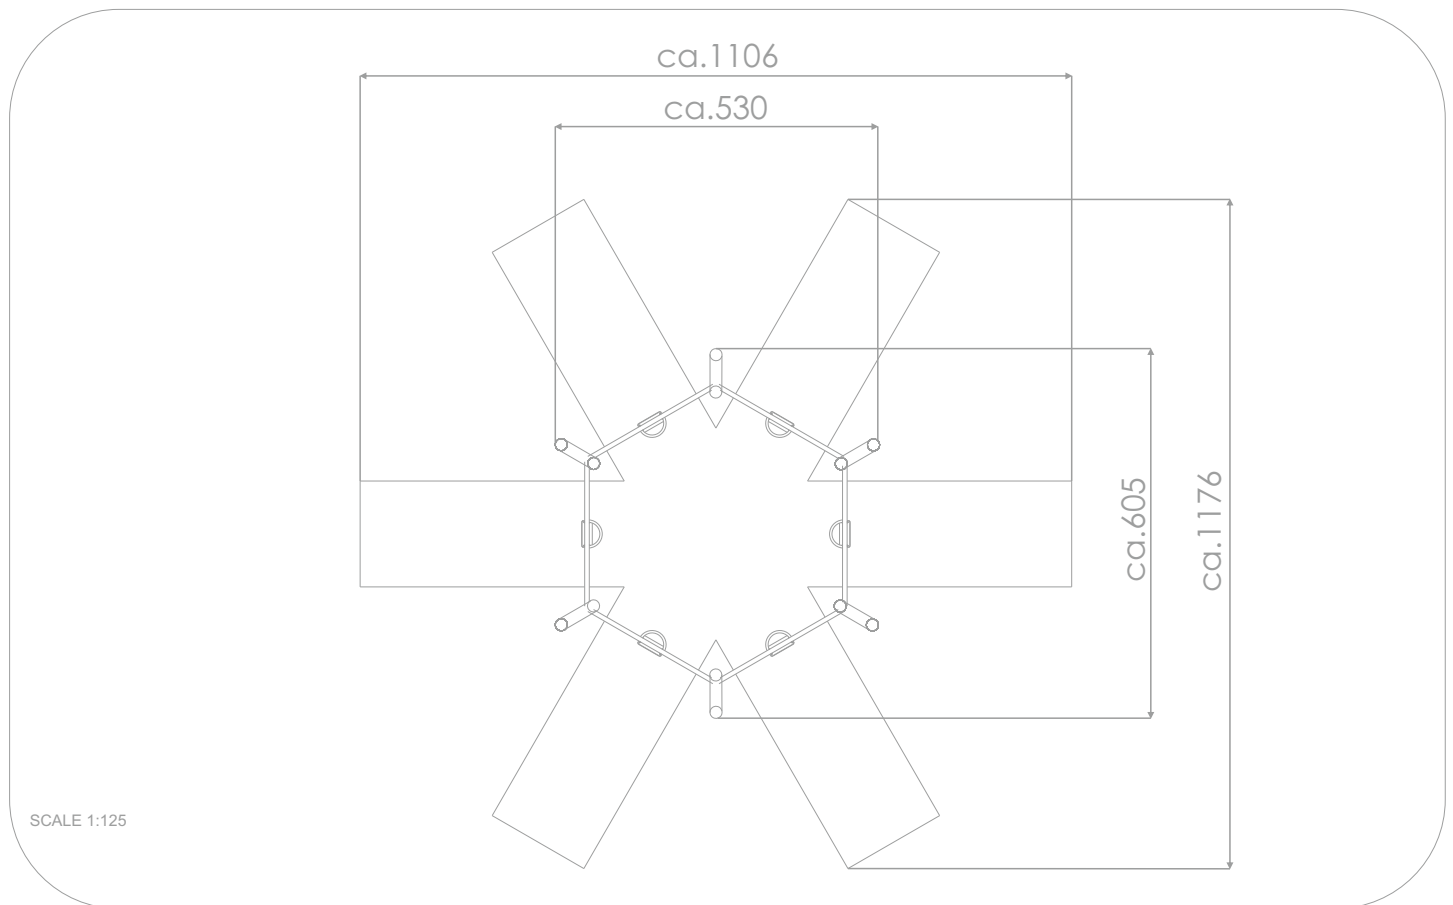

SWINGING

SOCIALIZING

INFORMATION ABOUT THE PRODUCT

Dimensions	ca. 530 x 605 cm
Safety zone	ca. 1106 x 1176 cm
Overall height	ca. 260 cm
Free fall height	ca. 129 cm
Amount of users	6 persons
Product complies with EN 1176-1:2017-12	YES
Availability of spare parts	YES
Age range	1- 12
<small>According to EN 1176-1:2017-12 norm, the product requires applying a safety surface according to the product's free fall height.</small>	

Visualisation is for reference only,
actual appearance may vary.

MATERIALS:

OPTIONAL: