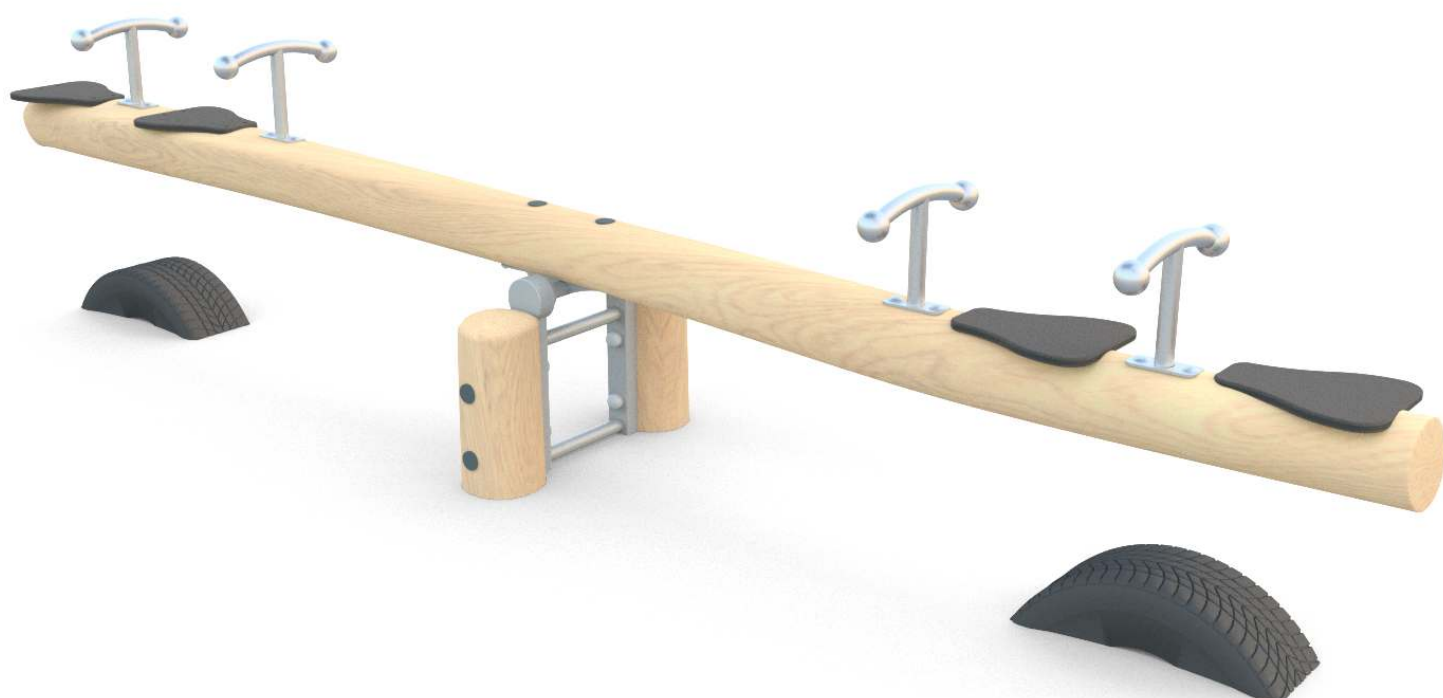

ROCKING

SOCIALIZING

INFORMATION ABOUT THE PRODUCT

Dimensions	ca. 390 x 70 cm
Safety zone	ca. 590 x 270 cm
Overall height	ca. 105 cm
Free fall height	ca. 95 cm
Amount of users	4 persons
Product complies with EN 1176-1:2017-12	YES
Availability of spare parts	YES
Age range	3-12
<small>According to EN 1176-1:2017-12 norm, the product requires applying a safety surface according to the product's free fall height.</small>	

Visualisation is for reference only,
actual appearance may vary.

SCALE 1:100

MATERIALS:

NATURAL ROBINIA WOOD

SPRINGS' SPRINGS MADE OF SPRING STEEL

ELEMENTS CONSTRUCTION MADE OF STAINLESS STEEL AISI 304

ANTI-SLIP HEXA 18 MM PLATFORM PLATE