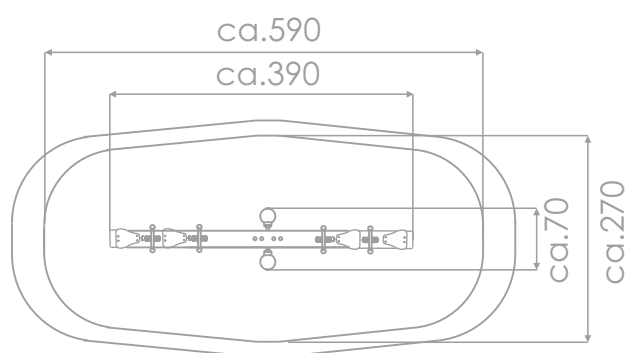

ROCKING

SOCIALIZING

INFORMATION ABOUT THE PRODUCT

Dimensions	ca. 390 x 70 cm
Safety zone	ca. 590 x 270 cm
Overall height	ca. 105 cm
Free fall height	ca. 95 cm
Amount of users	4 persons
Product complies with EN 1176-1:2017-12	YES
Availability of spare parts	YES
Age range	3-12
<small>According to EN 1176-1:2017-12 norm, the product requires applying a safety surface according to the product's free fall height.</small>	

Visualisation is for reference only,
actual appearance may vary.

SCALE 1:100

MATERIALS:

NATURAL ROBINIA WOOD

SPRINGS' SPRINGS MADE OF SPRING STEEL

ELEMENTS CONSTRUCTION MADE OF STAINLESS STEEL AISI 304

ANTI-SLIP HEXA 18 MM PLATFORM PLATE