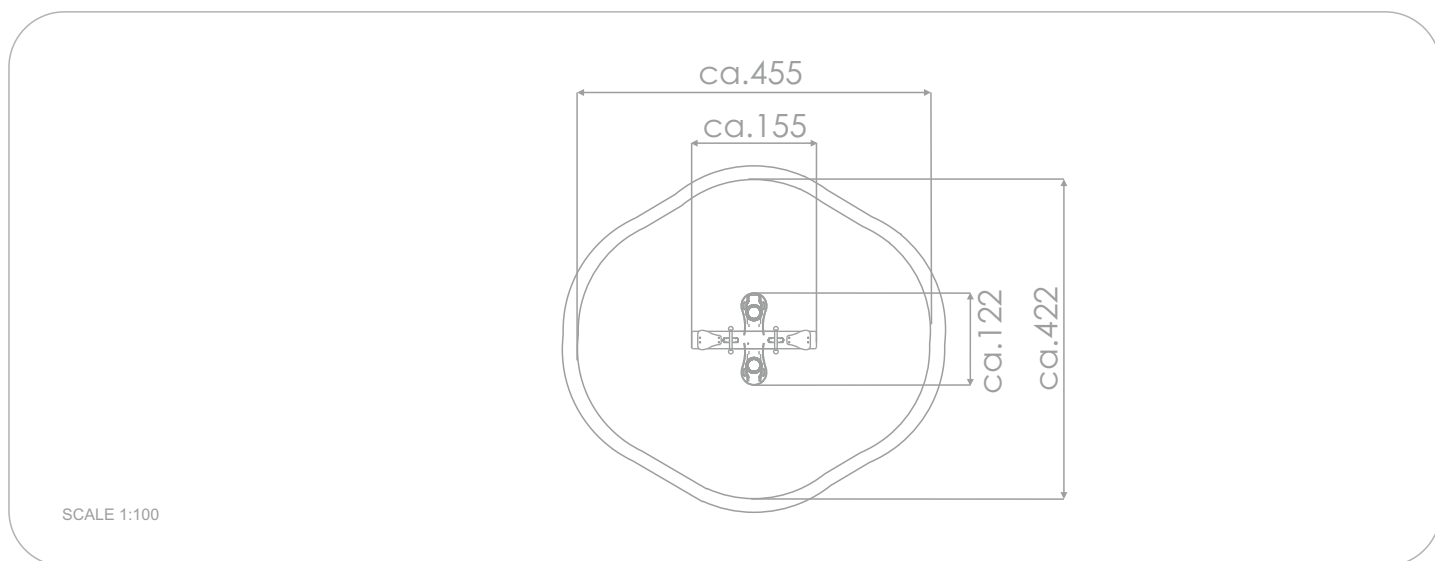

ROCKING

SOCIALIZING

INFORMATION ABOUT THE PRODUCT

Dimensions	ca. 155 x 122 cm
Safety zone	ca. 455 x 422 cm
Overall height	ca. 80 cm
Free fall height	ca. 55 cm
Amount of users	4 persons
Product complies with EN 1176-1:2017-12	YES
Availability of spare parts	YES
Age range	1-12
<small>According to EN 1176-1:2017-12 norm, the product requires applying a safety surface according to the product's free fall height.</small>	

Visualisation is for reference only,
actual appearance may vary.

MATERIALS:

<p>NATURAL ROBINIA WOOD</p>	<p>SPRINGERS' SPRINGS MADE OF SPRING STEEL</p>
	
<p>ELEMENTS CONSTRUCTION MADE OF STAINLESS STEEL AISI 304</p>	<p>ANTI-SLIP HEXA 18 MM PLATFORM PLATE</p>
