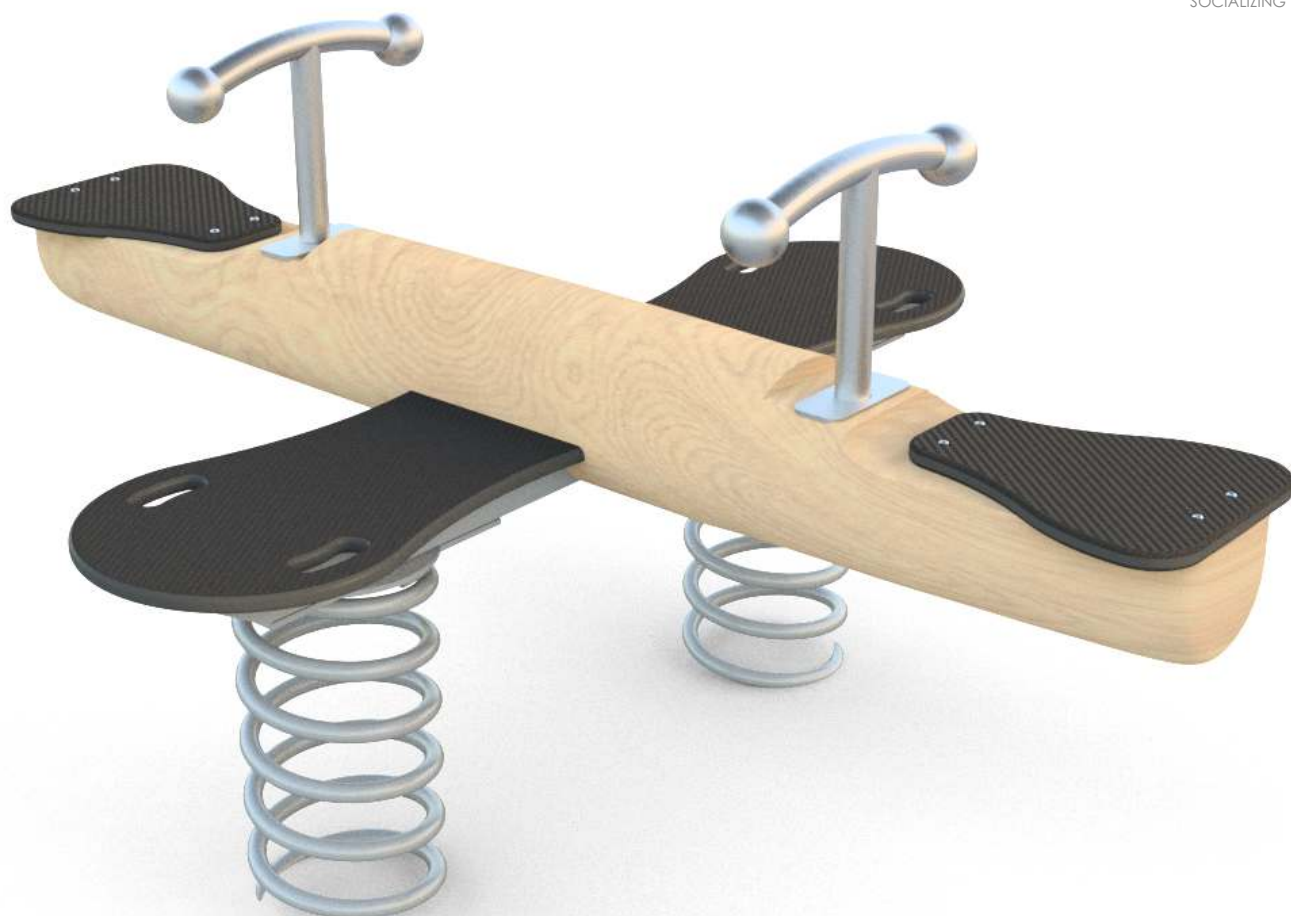

ROCKING

SOCIALIZING

INFORMATION ABOUT THE PRODUCT

Dimensions	ca. 155 x 122 cm
Safety zone	ca. 455 x 422 cm
Overall height	ca. 80 cm
Free fall height	ca. 55 cm
Amount of users	4 persons
Product complies with EN 1176-1:2017-12	YES
Availability of spare parts	YES
Age range	1-12
<small>According to EN 1176-1:2017-12 norm, the product requires applying a safety surface according to the product's free fall height.</small>	

Visualisation is for reference only,
actual appearance may vary.

MATERIALS:

<p>NATURAL ROBINIA WOOD</p>	<p>SPRINGERS' SPRINGS MADE OF SPRING STEEL</p>
	
<p>ELEMENTS CONSTRUCTION MADE OF STAINLESS STEEL AISI 304</p>	<p>ANTI-SLIP HEXA 18 MM PLATFORM PLATE</p>
