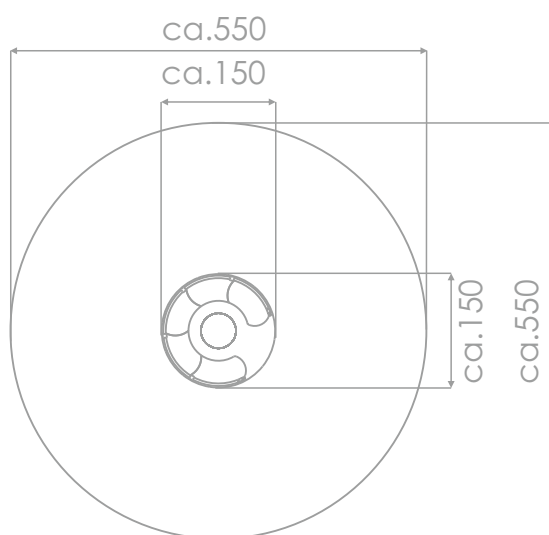

SPINNING

SOCIALIZING

INFORMATION ABOUT THE PRODUCT

Dimensions	ca. 150 x 150 cm
Safety zone	ca. 550 x 550 cm
Overall height	ca. 69 cm
Free fall height	ca. 69 cm
Amount of users	5 persons
Product complies with EN 1176-1:2017-12	YES
Availability of spare parts	YES
Age range	3-12
<small>According to EN 1176-1:2017-12 norm, the product requires applying a safety surface according to the product's free fall height.</small>	

Visualisation is for reference only,
actual appearance may vary.

SCALE 1:100

MATERIALS:

NATURAL ROBINIA WOOD

ELEMENTS
CONSTRUCTION
MADE OF STAINLESS STEEL
ASISI 304

PLATES OF THE WALLS
AND PLATFORMS MADE
OF 13 MM HPL