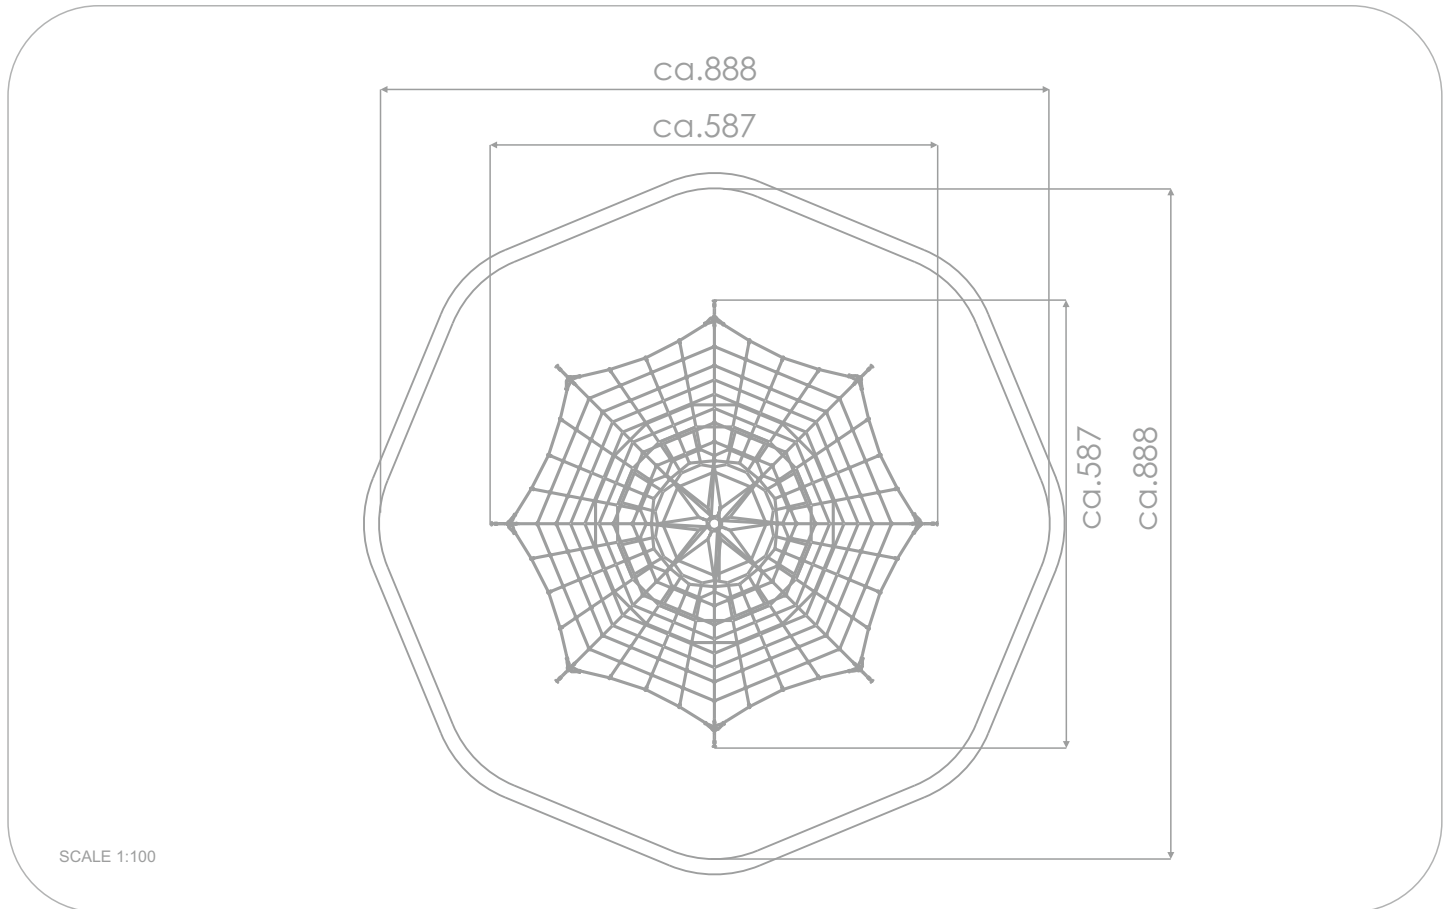

SOCIALIZING

CLIMBING

INFORMATION ABOUT THE PRODUCT

Dimensions	ca. 587 x 587 cm
Safety zone	ca. 888 x 888 cm
Overall height	ca. 460 cm
Free fall height	ca.100 cm
Amount of users	30 persons
Product complies with EN 1176-1:2017-12	YES
Availability of spare parts	YES
Age range	3-12
<small>According to EN 1176-1:2017-12 norm, the product requires applying a safety surface according to the product's free fall height.</small>	

Visualisation is for reference only,
actual appearance may vary.

8145

MATERIALS:

<p>NATURAL ROBINIA WOOD</p>	<p>ROPE ENDINGS PRESSED IN A SLEEVE MADE OF DURABLE ALUMINUM ALLOY</p>	<p>POLYPROPYLENE ROPES PP - MULTISPLIT TYPE WITH A STEEL CORE AND A DIAMETER OF 16 MM</p>
<p>ELEMENTS CONSTRUCTION MADE OF STAINLESS STEEL AISI 304</p>	<p>ATTESTED 6 MM STAINLESS STEEL CHAINS</p>	<p>SOLID AND ESTHETIC ROPE CONNECTORS MADE OF INJECTION MOLDED POLYAMIDE</p>