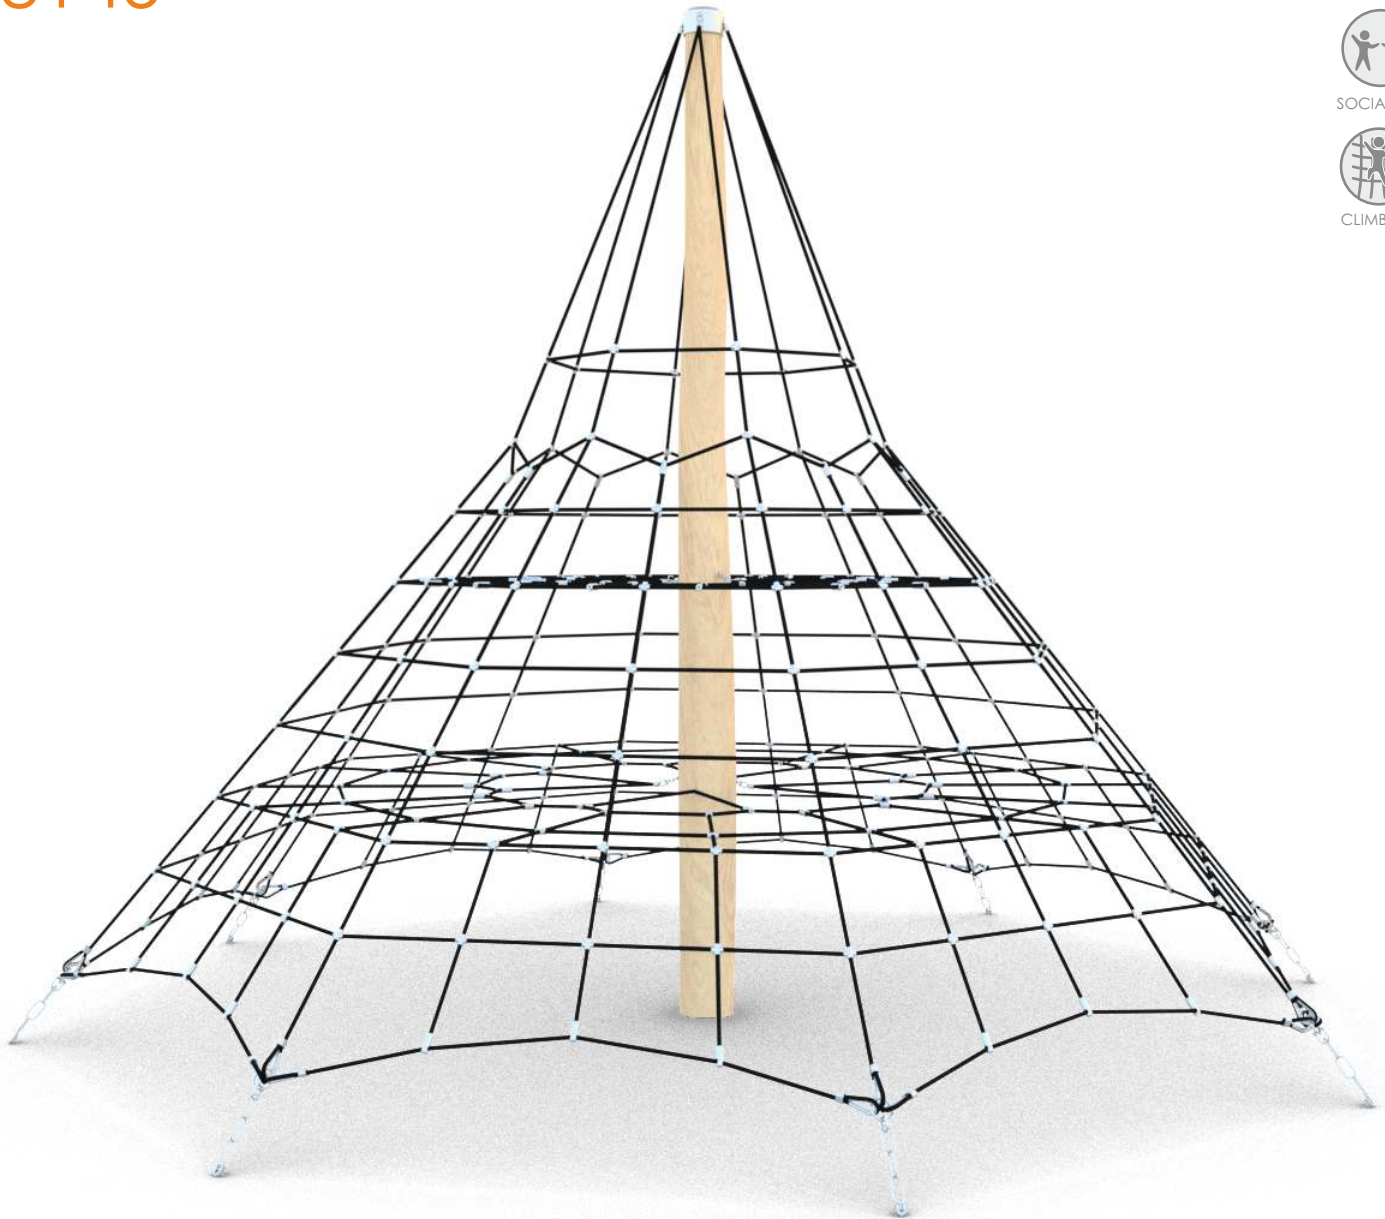

SOCIALIZING

CLIMBING

INFORMATION ABOUT THE PRODUCT

Dimensions	ca. 587 x 587 cm
Safety zone	ca. 888 x 888 cm
Overall height	ca. 460 cm
Free fall height	ca.100 cm
Amount of users	30 persons
Product complies with EN 1176-1:2017-12	YES
Availability of spare parts	YES
Age range	3-12
<small>According to EN 1176-1:2017-12 norm, the product requires applying a safety surface according to the product's free fall height.</small>	

Visualisation is for reference only,
actual appearance may vary.

8145

MATERIALS:

<p>NATURAL ROBINIA WOOD</p>	<p>ROPE ENDINGS PRESSED IN A SLEEVE MADE OF DURABLE ALUMINUM ALLOY</p>	<p>POLYPROPYLENE ROPES PP - MULTISPLIT TYPE WITH A STEEL CORE AND A DIAMETER OF 16 MM</p>
<p>ELEMENTS CONSTRUCTION MADE OF STAINLESS STEEL AISI 304</p>	<p>ATTESTED 6 MM STAINLESS STEEL CHAINS</p>	<p>SOLID AND ESTHETIC ROPE CONNECTORS MADE OF INJECTION MOLDED POLYAMIDE</p>