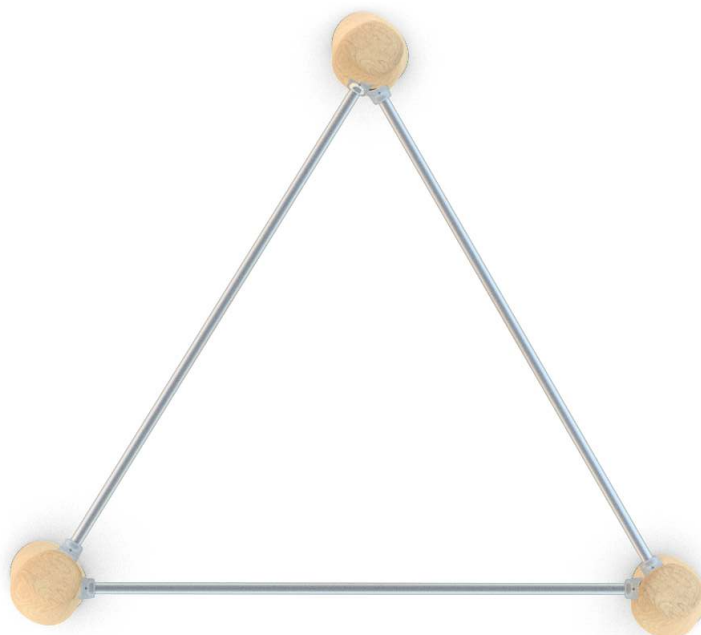

SOCIALIZING

CLIMBING

INFORMATION ABOUT THE PRODUCT

Dimensions	ca. 160 x 185 cm
Safety zone	ca. 485 x 525 cm
Overall height	ca. 210 cm
Free fall height	ca. 180 cm
Amount of users	3 persons
Product complies with EN 1176-1:2017-12	YES
Availability of spare parts	YES
Age range	3-12
<small>According to EN 1176-1:2017-12 norm, the product requires applying a safety surface according to the product's free fall height.</small>	

Visualisation is for reference only,
actual appearance may vary.

SCALE 1:100

MATERIALS:

NATURAL ROBINIA WOOD

ELEMENTS
CONSTRUCTION
MADE OF STAINLESS STEEL
ASISI 304

SYSTEM OF CONNECTORS
AND CLAMPS MADE OF
STRONG ALUMINIUM
ALLOY.