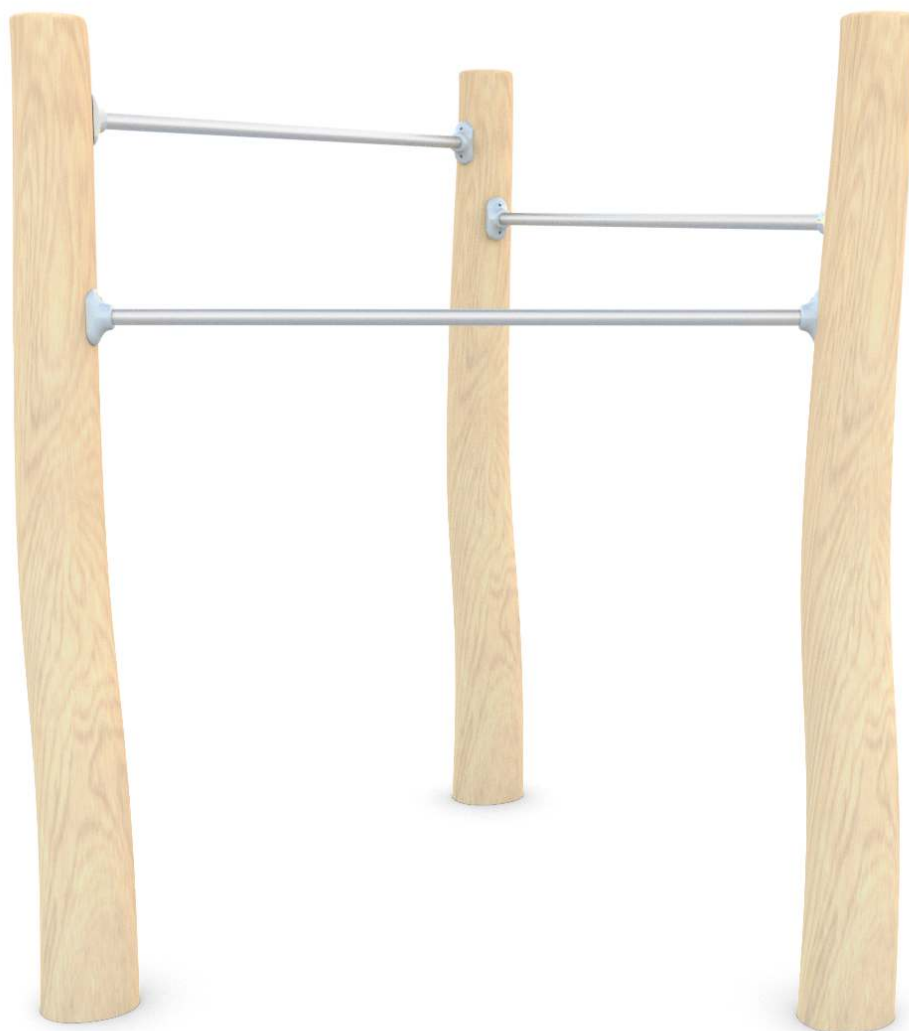

SOCIALIZING

CLIMBING

INFORMATION ABOUT THE PRODUCT

Dimensions	ca. 160 x 185 cm
Safety zone	ca. 485 x 525 cm
Overall height	ca. 210 cm
Free fall height	ca. 180 cm
Amount of users	3 persons
Product complies with EN 1176-1:2017-12	YES
Availability of spare parts	YES
Age range	3-12
<small>According to EN 1176-1:2017-12 norm, the product requires applying a safety surface according to the product's free fall height.</small>	

Visualisation is for reference only,
actual appearance may vary.

SCALE 1:100

MATERIALS:

NATURAL ROBINIA WOOD

ELEMENTS
CONSTRUCTION
MADE OF STAINLESS STEEL
ASISI 304

SYSTEM OF CONNECTORS
AND CLAMPS MADE OF
STRONG ALUMINIUM
ALLOY.