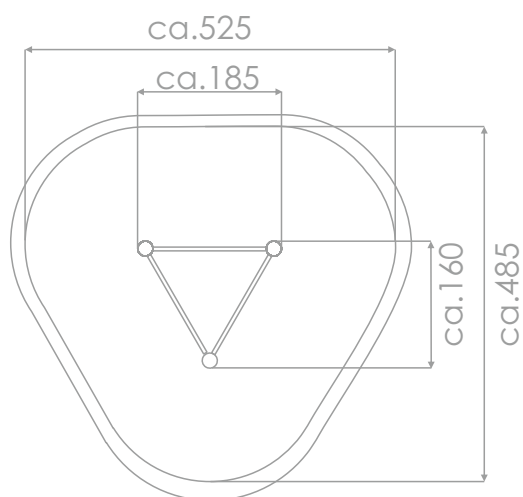

SOCIALIZING

CLIMBING

INFORMATION ABOUT THE PRODUCT

Dimensions	ca. 160 x 185 cm
Safety zone	ca. 485 x 525 cm
Overall height	ca. 210 cm
Free fall height	ca. 180 cm
Amount of users	3 persons
Product complies with EN 1176-1:2017-12	YES
Availability of spare parts	YES
Age range	3-12
<small>According to EN 1176-1:2017-12 norm, the product requires applying a safety surface according to the product's free fall height.</small>	

Visualisation is for reference only,
actual appearance may vary.

SCALE 1:100

MATERIALS:

NATURAL ROBINIA WOOD

ELEMENTS
CONSTRUCTION
MADE OF STAINLESS STEEL
ASISI 304

SYSTEM OF CONNECTORS
AND CLAMPS MADE OF
STRONG ALUMINIUM
ALLOY.