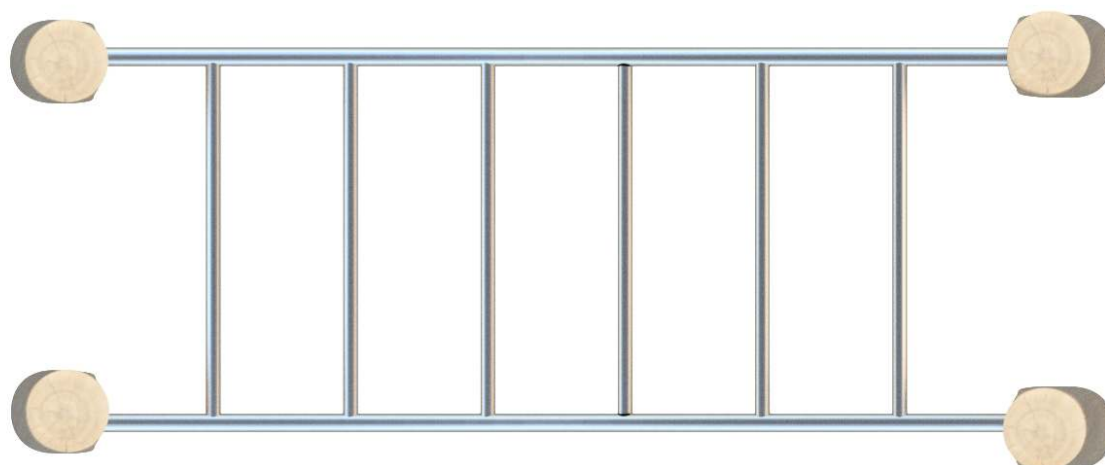

SOCIALIZING

CLIMBING

INFORMATION ABOUT THE PRODUCT

Dimensions	ca.95 x 240 cm
Safety zone	ca.432 x 577 cm
Overall height	ca.178 cm
Free fall height	ca.178 cm
Amount of users	3 persons
Product complies with EN 1176-1:2017-12	YES
Availability of spare parts	YES
Age range	3-12
<small>According to EN 1176-1:2017-12 norm, the product requires applying a safety surface according to the product's free fall height.</small>	

Visualisation is for reference only,
actual appearance may vary.

SCALE 1:100

MATERIALS:

NATURAL ROBINIA WOOD

ELEMENTS
CONSTRUCTION
MADE OF STAINLESS STEEL
ASISI 304