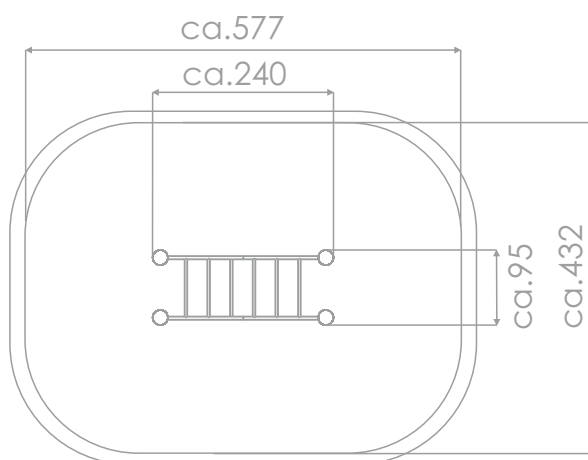

SOCIALIZING

CLIMBING

INFORMATION ABOUT THE PRODUCT

Dimensions	ca.95 x 240 cm
Safety zone	ca.432 x 577 cm
Overall height	ca.178 cm
Free fall height	ca.178 cm
Amount of users	3 persons
Product complies with EN 1176-1:2017-12	YES
Availability of spare parts	YES
Age range	3-12
<small>According to EN 1176-1:2017-12 norm, the product requires applying a safety surface according to the product's free fall height.</small>	

Visualisation is for reference only,
actual appearance may vary.

SCALE 1:100

MATERIALS:

NATURAL ROBINIA WOOD

ELEMENTS
CONSTRUCTION
MADE OF STAINLESS STEEL
ASISI 304