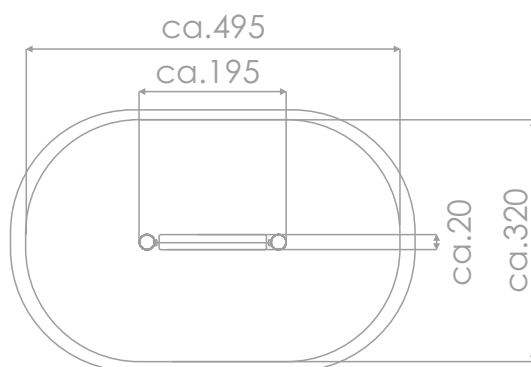

SOCIALIZING

BALANCING

INFORMATION ABOUT THE PRODUCT

Dimensions	ca.195 x 20 cm
Safety zone	ca.495 x 320 cm
Overall height	ca.170 cm
Free fall height	ca.40 cm
Amount of users	3 persons
Product complies with EN 1176-1:2017-12	YES
Availability of spare parts	YES
Age range	3-12
<small>According to EN 1176-1:2017-12 norm, the product requires applying a safety surface according to the product's free fall height.</small>	

Visualisation is for reference only,
actual appearance may vary.

SCALE 1:100

MATERIALS:

NATURAL ROBINIA WOOD

ATTESTED 6 MM STAINLESS STEEL CHAINS

POLYPROPYLENE ROPES
PP - MULTISPLIT TYPE WITH
A STEEL CORE AND
A DIAMETER OF 16 MM