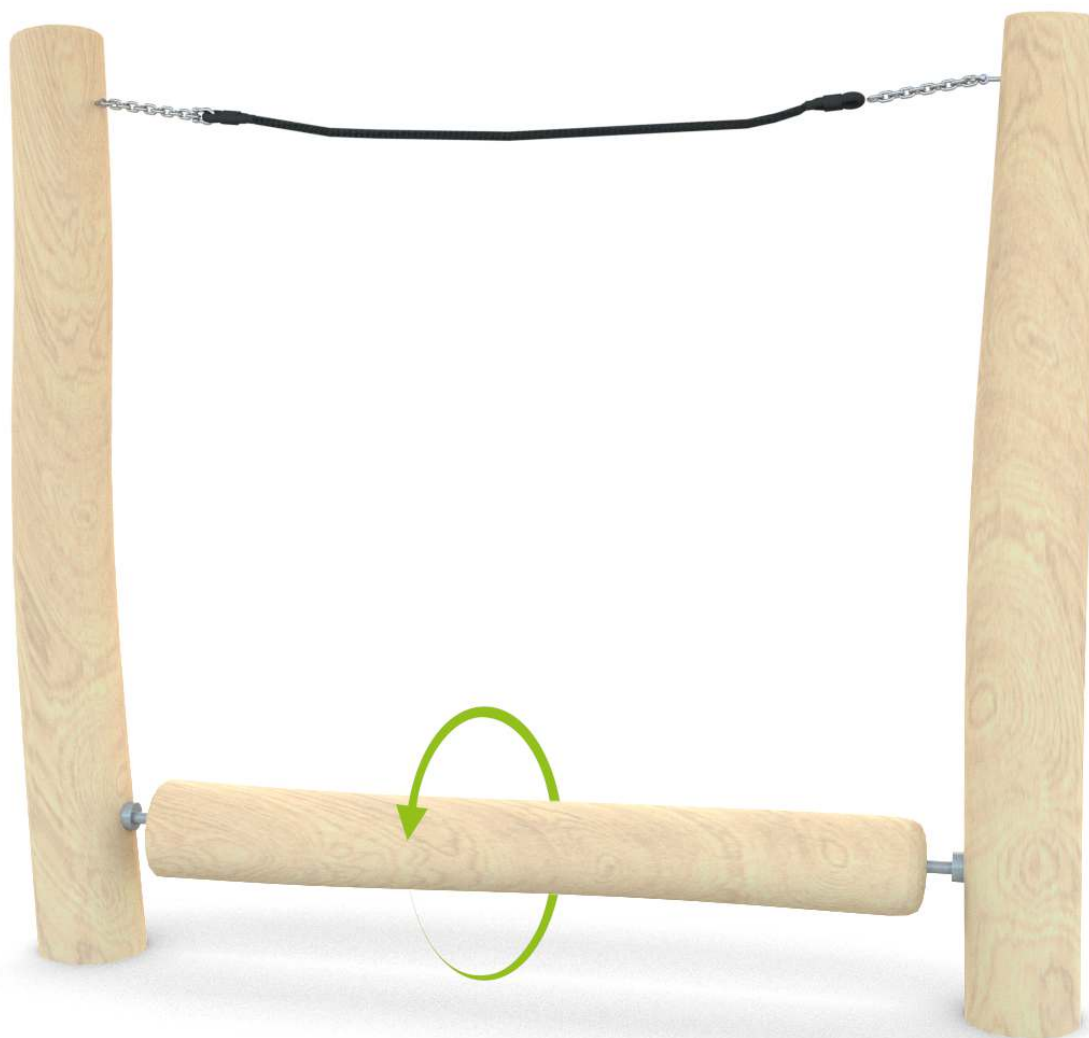

SOCIALIZING

BALANCING

INFORMATION ABOUT THE PRODUCT

Dimensions	ca.195 x 20 cm
Safety zone	ca.495 x 320 cm
Overall height	ca.170 cm
Free fall height	ca.40 cm
Amount of users	3 persons
Product complies with EN 1176-1:2017-12	YES
Availability of spare parts	YES
Age range	3-12
<small>According to EN 1176-1:2017-12 norm, the product requires applying a safety surface according to the product's free fall height.</small>	

Visualisation is for reference only,
actual appearance may vary.

SCALE 1:100

MATERIALS:

NATURAL ROBINIA WOOD

ATTESTED 6 MM STAINLESS STEEL CHAINS

POLYPROPYLENE ROPES
PP - MULTISPLIT TYPE WITH
A STEEL CORE AND
A DIAMETER OF 16 MM