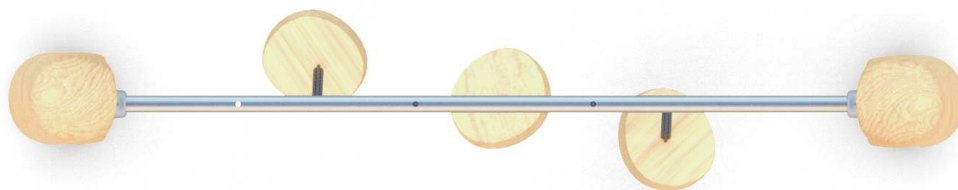

SOCIALIZING

CLIMBING

BALANCING

### INFORMATION ABOUT THE PRODUCT

Dimensions	ca.190 x 20 cm
Safety zone	ca.490 x 320 cm
Overall height	ca.210 cm
Free fall height	ca.70 cm
Amount of users	3 persons
Product complies with EN 1176-1:2017-12	YES
Availability of spare parts	YES
Age range	3-12
<small>According to EN 1176-1:2017-12 norm, the product requires applying a safety surface according to the product's free fall height.</small>	

Visualisation is for reference only,  
actual appearance may vary.

SCALE 1:100

### MATERIALS:

NATURAL ROBINIA WOOD

SYSTEM OF CONNECTORS AND CLAMPS MADE OF STRONG ALUMINIUM ALLOY.

ELEMENTS CONSTRUCTION MADE OF STAINLESS STEEL AISI 304

ATTESTED 6 MM STAINLESS STEEL CHAINS