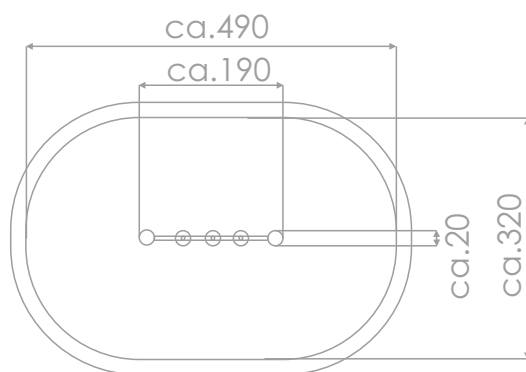

### INFORMATION ABOUT THE PRODUCT

Dimensions	ca.190 x 20 cm
Safety zone	ca.490 x 320 cm
Overall height	ca.210 cm
Free fall height	ca.70 cm
Amount of users	3 persons
Product complies with EN 1176-1:2017-12	YES
Availability of spare parts	YES
Age range	3-12
<small>According to EN 1176-1:2017-12 norm, the product requires applying a safety surface according to the product's free fall height.</small>	

Visualisation is for reference only,  
actual appearance may vary.

SCALE 1:100