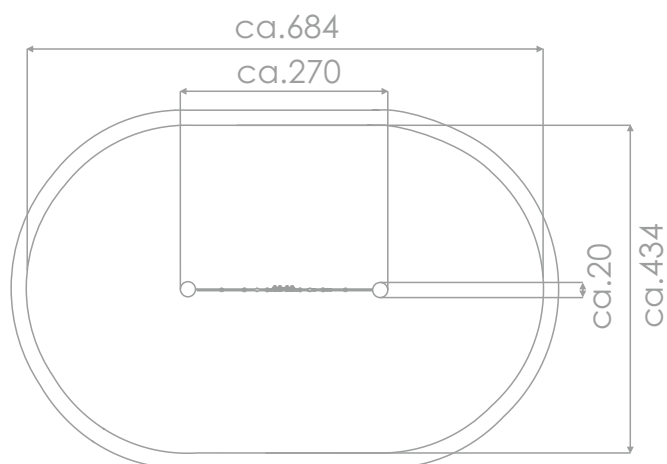

SOCIALIZING

CLIMBING

INFORMATION ABOUT THE PRODUCT

Dimensions	ca.270 x 20 cm
Safety zone	ca.684 x 434 cm
Overall height	ca.270 cm
Free fall height	ca.235 cm
Amount of users	3 persons
Product complies with EN 1176-1:2017-12	YES
Availability of spare parts	YES
Age range	3-12
<small>According to EN 1176-1:2017-12 norm, the product requires applying a safety surface according to the product's free fall height.</small>	

Visualisation is for reference only,
actual appearance may vary.

SCALE 1:100

MATERIALS:

NATURAL ROBINIA WOOD

ATTESTED 6 MM STAINLESS STEEL CHAINS

POLYPROPYLENE ROPES
PP - MULTISPLIT TYPE WITH
A STEEL CORE AND
A DIAMETER OF 16 MM