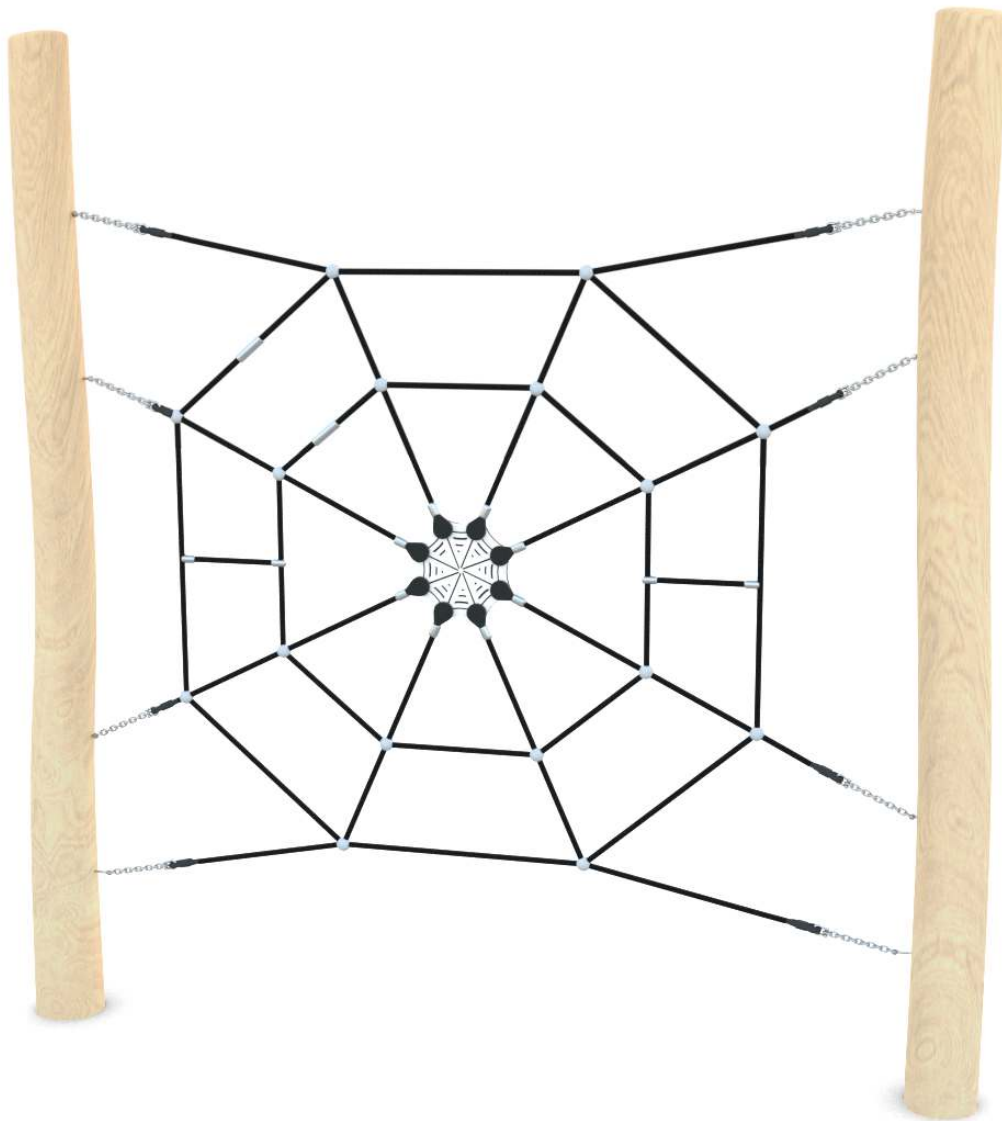

SOCIALIZING

CLIMBING

INFORMATION ABOUT THE PRODUCT

Dimensions	ca.270 x 20 cm
Safety zone	ca.684 x 434 cm
Overall height	ca.270 cm
Free fall height	ca.235 cm
Amount of users	3 persons
Product complies with EN 1176-1:2017-12	YES
Availability of spare parts	YES
Age range	3-12
<small>According to EN 1176-1:2017-12 norm, the product requires applying a safety surface according to the product's free fall height.</small>	

Visualisation is for reference only,
actual appearance may vary.

SCALE 1:100

MATERIALS:

NATURAL ROBINIA WOOD

ATTESTED 6 MM STAINLESS STEEL CHAINS

POLYPROPYLENE ROPES
PP - MULTISPLIT TYPE WITH
A STEEL CORE AND
A DIAMETER OF 16 MM

ROPE ENDINGS PRESSED IN
A SLEEVE MADE OF DURABLE
ALUMINUM ALLOY

SOLID AND ESTHETIC ROPE
CONNECTORS MADE OF
INJECTION MOLDED
POLYAMIDE