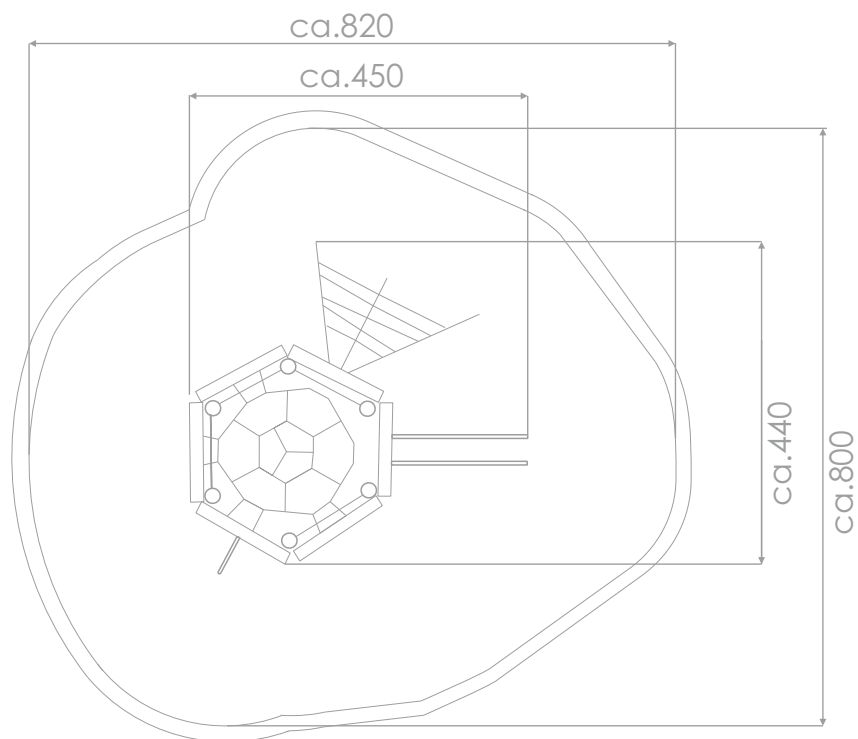

### INFORMATION ABOUT THE PRODUCT

Dimensions	ca.450 x 440 cm
Safety zone	ca.820 x 800 cm
Overall height	ca.260 cm
Free fall height	ca.260 cm
Amount of users	22 persons
Product complies with EN 1176-1:2017-12	YES
Availability of spare parts	YES
Age range	3-12
<small>According to EN 1176-1:2017-12 norm, the product requires applying a safety surface according to the product's free fall height.</small>	

Visualisation is for reference only,  
actual appearance may vary.

SCALE 1:100