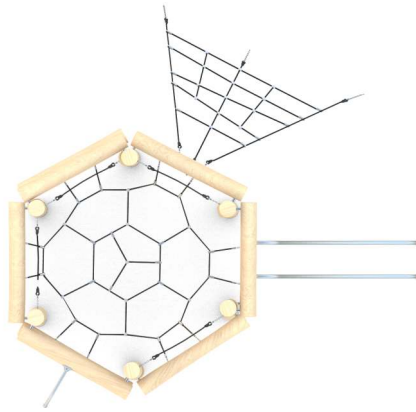

SOCIALIZING

CLIMBING

BALANCING

SLIDING

### INFORMATION ABOUT THE PRODUCT

Dimensions	ca.450 x 440 cm
Safety zone	ca.820 x 800 cm
Overall height	ca.260 cm
Free fall height	ca.260 cm
Amount of users	22 persons
Product complies with EN 1176-1:2017-12	YES
Availability of spare parts	YES
Age range	3-12
<small>According to EN 1176-1:2017-12 norm, the product requires applying a safety surface according to the product's free fall height.</small>	

Visualisation is for reference only,  
actual appearance may vary.

SCALE 1:100

### MATERIALS:

<p>NATURAL ROBINIA WOOD</p>	<p>ROPE ENDINGS PRESSED IN A SLEEVE MADE OF DURABLE ALUMINUM ALLOY</p>	<p>SOLID AND ESTHETIC ROPE CONNECTORS MADE OF INJECTION MOLDED POLYAMIDE</p>	
			
<p>ELEMENTS CONSTRUCTION MADE OF STAINLESS STEEL AISI 304</p>	<p>ATTESTED 6 MM STAINLESS STEEL CHAINS</p>	<p>POLYPROPYLENE ROPES PP - MULTISPLIT TYPE WITH A STEEL CORE AND A DIAMETER OF 16 MM</p>	<p>ROPE LADDER STEPS AND ROPE KNOTS MADE OF INJECTION MOLDED POLYAMIDE</p>
