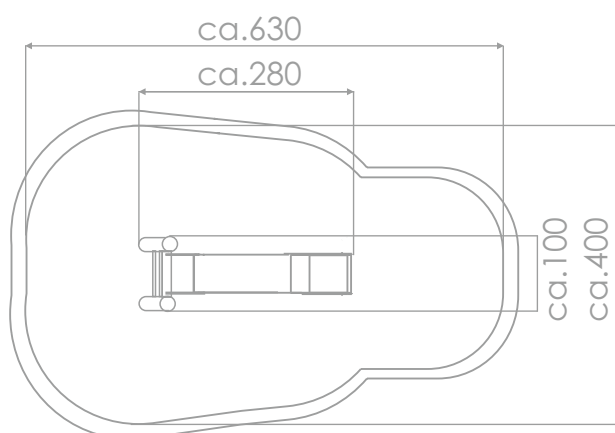

SOCIALIZING

SLIDING

INFORMATION ABOUT THE PRODUCT

Dimensions	ca.280 x 100 cm
Safety zone	ca.630 x 400 cm
Overall height	ca.195 cm
Free fall height	ca.120 cm
Amount of users	2 persons
Product complies with EN 1176-1:2017-12	YES
Availability of spare parts	YES
Age range	3-12
<small>According to EN 1176-1:2017-12 norm, the product requires applying a safety surface according to the product's free fall height.</small>	

Visualisation is for reference only,
actual appearance may vary.

SCALE 1:100

MATERIALS:

<p>NATURAL ROBINIA WOOD</p>	<p>ELEMENTS CONSTRUCTION MADE OF STAINLESS STEEL AISI 304</p>	<p>SYSTEM OF CONNECTORS AND CLAMPS MADE OF STRONG ALUMINIUM ALLOY.</p>	<p>SLIDES MADE OF STAINLESS STEEL AISI 304</p>