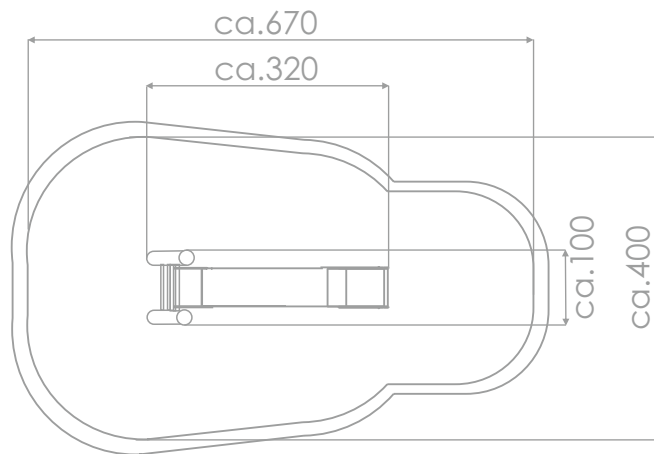

### INFORMATION ABOUT THE PRODUCT

Dimensions	ca.320 x 100 cm
Safety zone	ca.670 x 400 cm
Overall height	ca.225 cm
Free fall height	ca.150 cm
Amount of users	2 persons
Product complies with EN 1176-1:2017-12	YES
Availability of spare parts	YES
Age range	3-12
<small>According to EN 1176-1:2017-12 norm, the product requires applying a safety surface according to the product's free fall height.</small>	

Visualisation is for reference only,  
actual appearance may vary.

SCALE 1:100