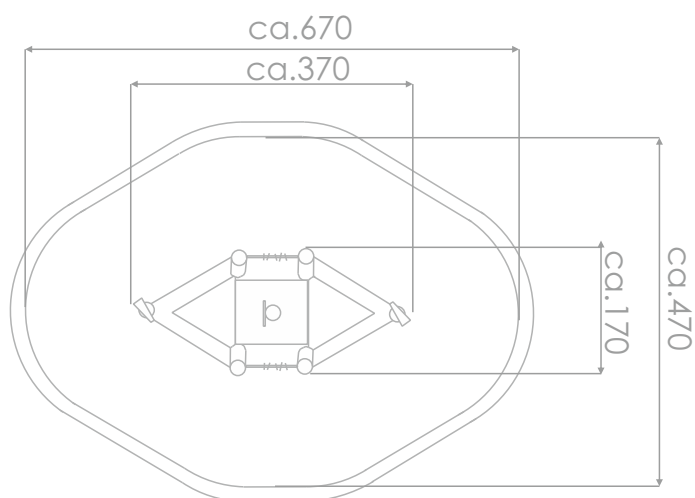

### INFORMATION ABOUT THE PRODUCT

Dimensions	ca.170 x 370 cm
Safety zone	ca.470 x 670 cm
Overall height	ca.350 cm
Free fall height	ca.30 cm
Amount of users	7 persons
Product complies with EN 1176-1:2017-12	YES
Availability of spare parts	YES
Age range	1-8
<small>According to EN 1176-1:2017-12 norm, the product requires applying a safety surface according to the product's free fall height.</small>	

Visualisation is for reference only,  
actual appearance may vary.

SCALE 1:100

### MATERIALS:

NATURAL ROBINIA WOOD

POLYPROPYLENE ROPES  
PP - MULTISPLIT TYPE WITH  
A STEEL CORE AND  
A DIAMETER OF 16 MM

PLATES OF THE WALLS  
MADE OF GREY  
TRIPLE LAYERED 15 MM  
HDPE POLYETHYLENE