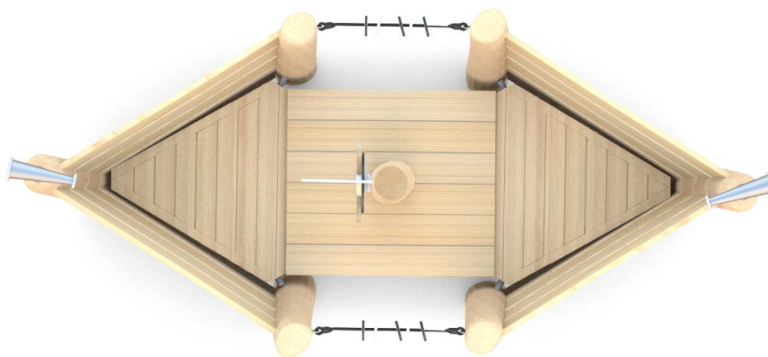

SOCIALIZING

CLIMBING

BALANCING

JUMPING

### INFORMATION ABOUT THE PRODUCT

Dimensions	ca.170 x 370 cm
Safety zone	ca.470 x 670 cm
Overall height	ca.350 cm
Free fall height	ca.30 cm
Amount of users	7 persons
Product complies with EN 1176-1:2017-12	YES
Availability of spare parts	YES
Age range	1-8
<small>According to EN 1176-1:2017-12 norm, the product requires applying a safety surface according to the product's free fall height.</small>	

Visualisation is for reference only,  
actual appearance may vary.

SCALE 1:100

### MATERIALS:

NATURAL ROBINIA WOOD

POLYPROPYLENE ROPES  
PP - MULTISPLIT TYPE WITH  
A STEEL CORE AND  
A DIAMETER OF 16 MM

PLATES OF THE WALLS  
MADE OF GREY  
TRIPLE LAYERED 15 MM  
HDPE POLYETHYLENE