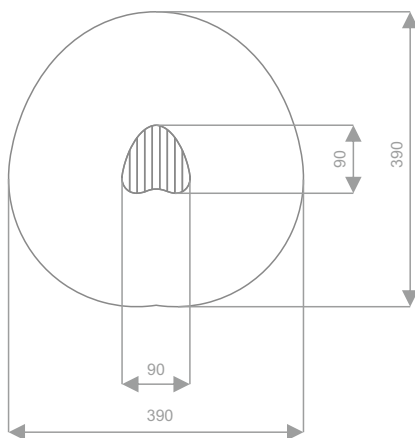

SOCIALIZING

BALANCING

JUMPING

INFORMATION ABOUT THE PRODUCT

Dimensions	ca. 90 x 90 cm
Safety zone	ca. 390 x 390 cm
Overall height	ca.38 cm
Free fall height	ca.38 cm
Amount of users	3 persons
Product complies with EN 1176-1:2017-12	YES
Availability of spare parts	YES
Age range	3-12
<small>According to EN 1176-1:2017-12 norm, the product requires applying a safety surface according to the product's free fall height.</small>	

Visualisation is for reference only,
actual appearance may vary.

SCALE 1:125

MATERIALS:

NATURAL ROBINIA WOOD

SPRINGERS' SPRINGS MADE OF SPRING STEEL