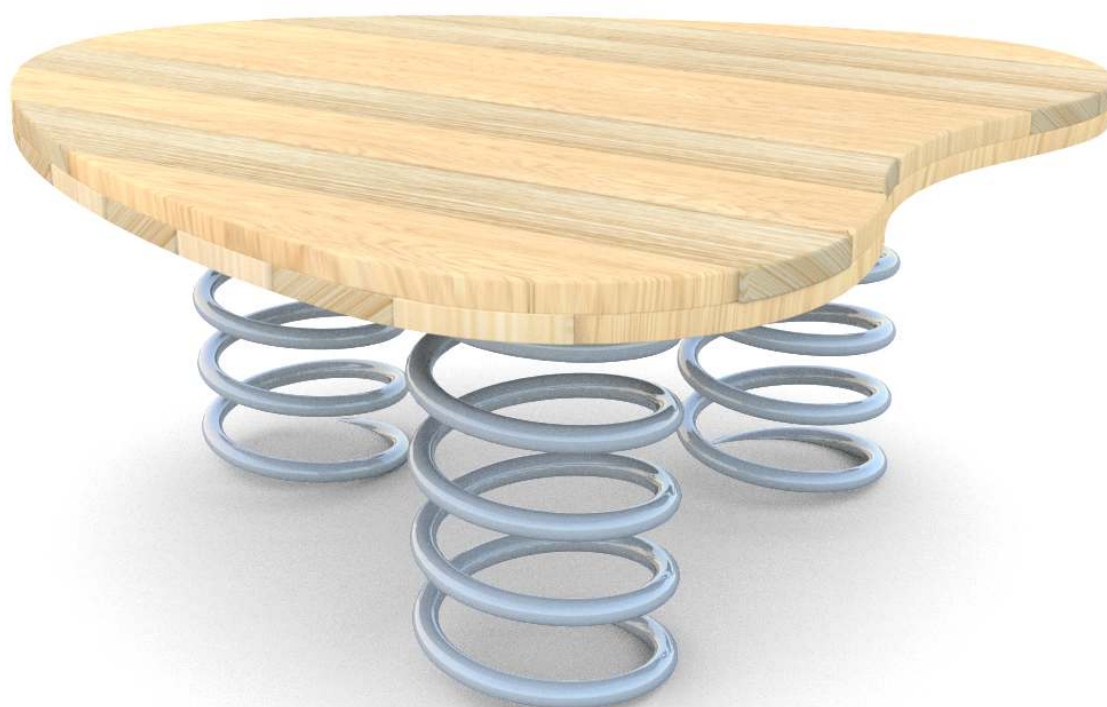

SOCIALIZING

BALANCING

JUMPING

INFORMATION ABOUT THE PRODUCT

Dimensions	ca. 90 x 90 cm
Safety zone	ca. 390 x 390 cm
Overall height	ca.38 cm
Free fall height	ca.38 cm
Amount of users	3 persons
Product complies with EN 1176-1:2017-12	YES
Availability of spare parts	YES
Age range	3-12
<small>According to EN 1176-1:2017-12 norm, the product requires applying a safety surface according to the product's free fall height.</small>	

Visualisation is for reference only,
actual appearance may vary.

SCALE 1:125

MATERIALS:

NATURAL ROBINIA WOOD

SPRINGERS' SPRINGS MADE OF SPRING STEEL