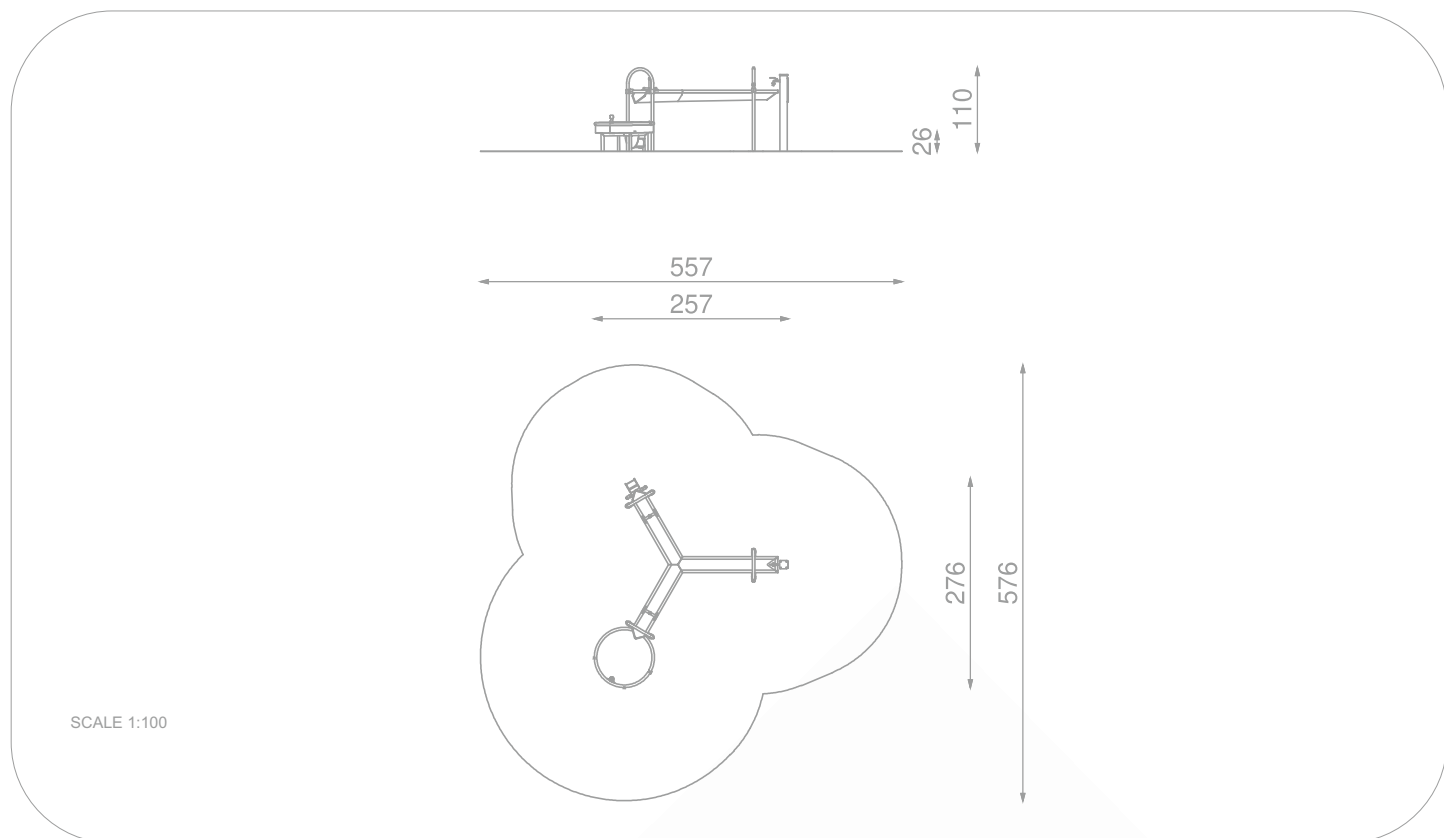

SOCJALIZING

PLAY WITH WATER

INFORMATION ABOUT THE PRODUCT

Dimensions	ca. 276 x 257 cm
Safety zone	ca. 576 x 557 cm
Overall height	ca. 110 cm
Free fall height	ca. 26 cm
Amount of users	5 persons
Product complies with EN 1176-1:2017-12	YES
Availability of spare parts	YES
Age range	1-12
<small>According to EN 1176-1:2017-12 norm, the product requires applying a safety surface according to the product's free fall height.</small>	

Visualisation is for reference only,
actual appearance may vary.

MATERIALS:

ELEMENTS
CONSTRUCTION
MADE OF STAINLESS STEEL
ASISI 304