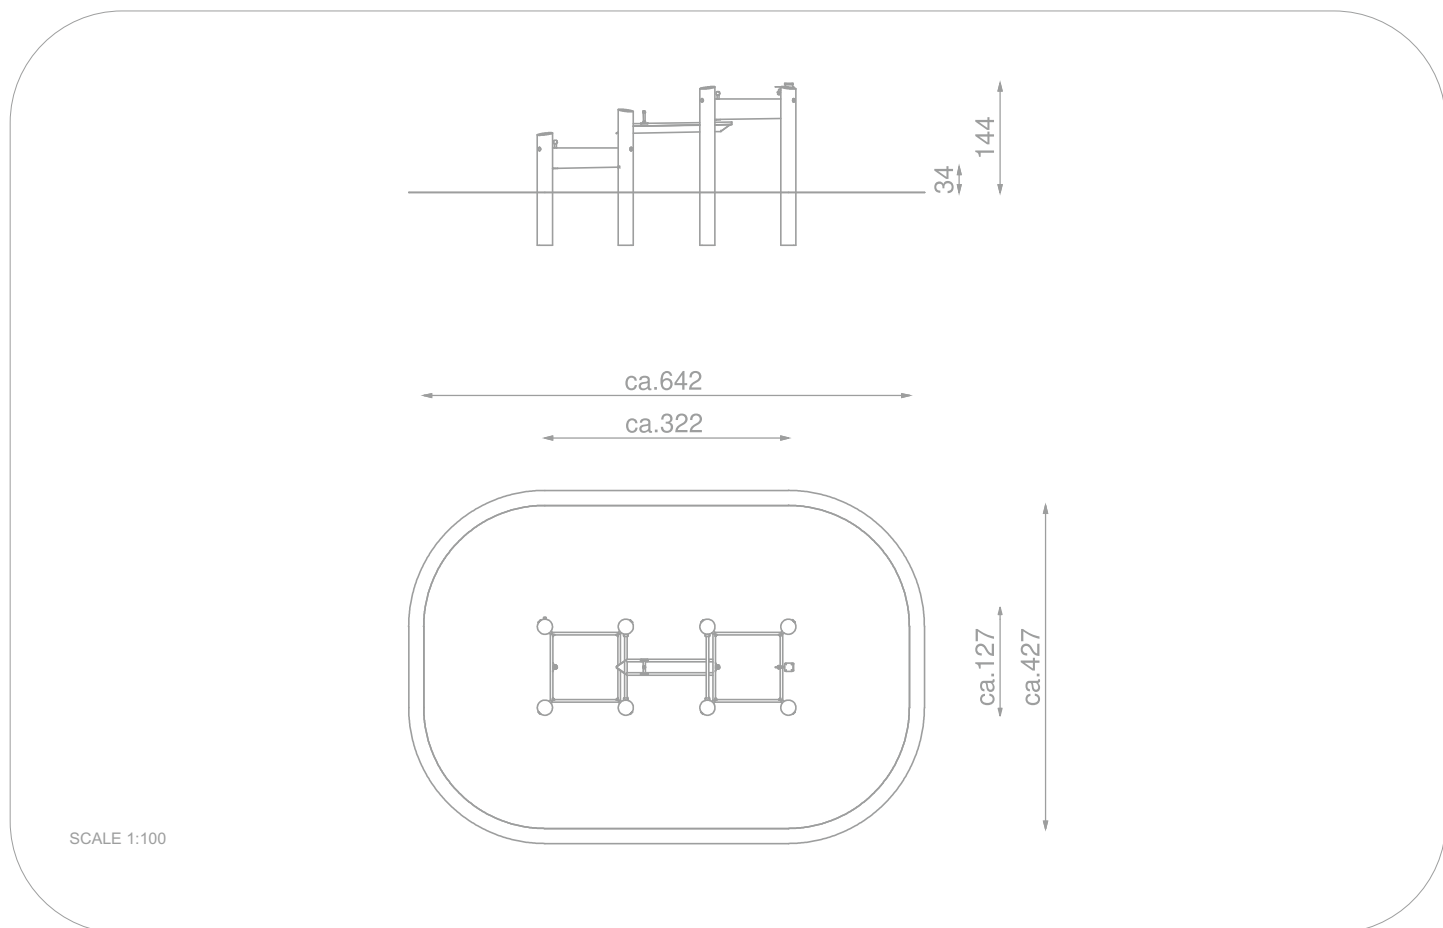

SOCJALIZING

PLAY WITH WATER

INFORMATION ABOUT THE PRODUCT

Dimensions	ca. 342 x 127 cm
Safety zone	ca. 642 x 427 cm
Overall height	ca. 144 cm
Free fall height	ca. 34 cm
Amount of users	4 persons
Product complies with EN 1176-1:2017-12	YES
Availability of spare parts	YES
Age range	1-12
<small>According to EN 1176-1:2017-12 norm, the product requires applying a safety surface according to the product's free fall height.</small>	

Visualisation is for reference only,
actual appearance may vary.

8184

MATERIALS:

NATURAL ROBINIA WOOD

ELEMENTS
CONSTRUCTION
MADE OF STAINLESS STEEL
ASISI 304