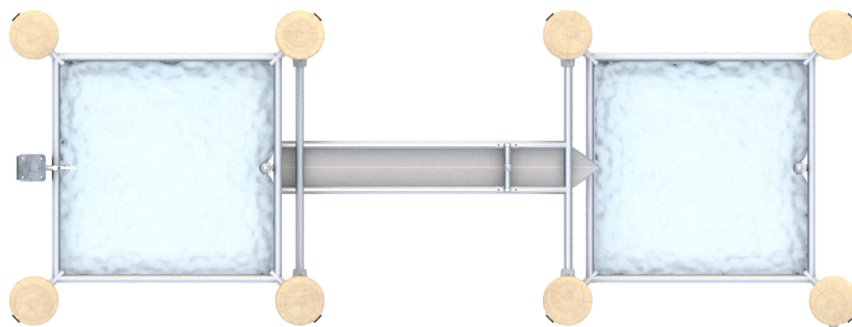

SOCJALIZING

PLAY WITH WATER

INFORMATION ABOUT THE PRODUCT

Dimensions	ca. 342 x 127 cm
Safety zone	ca. 642 x 427 cm
Overall height	ca. 144 cm
Free fall height	ca. 34 cm
Amount of users	4 persons
Product complies with EN 1176-1:2017-12	YES
Availability of spare parts	YES
Age range	1-12
<small>According to EN 1176-1:2017-12 norm, the product requires applying a safety surface according to the product's free fall height.</small>	

Visualisation is for reference only,
actual appearance may vary.

8184

MATERIALS:

NATURAL ROBINIA WOOD

ELEMENTS
CONSTRUCTION
MADE OF STAINLESS STEEL
ASISI 304