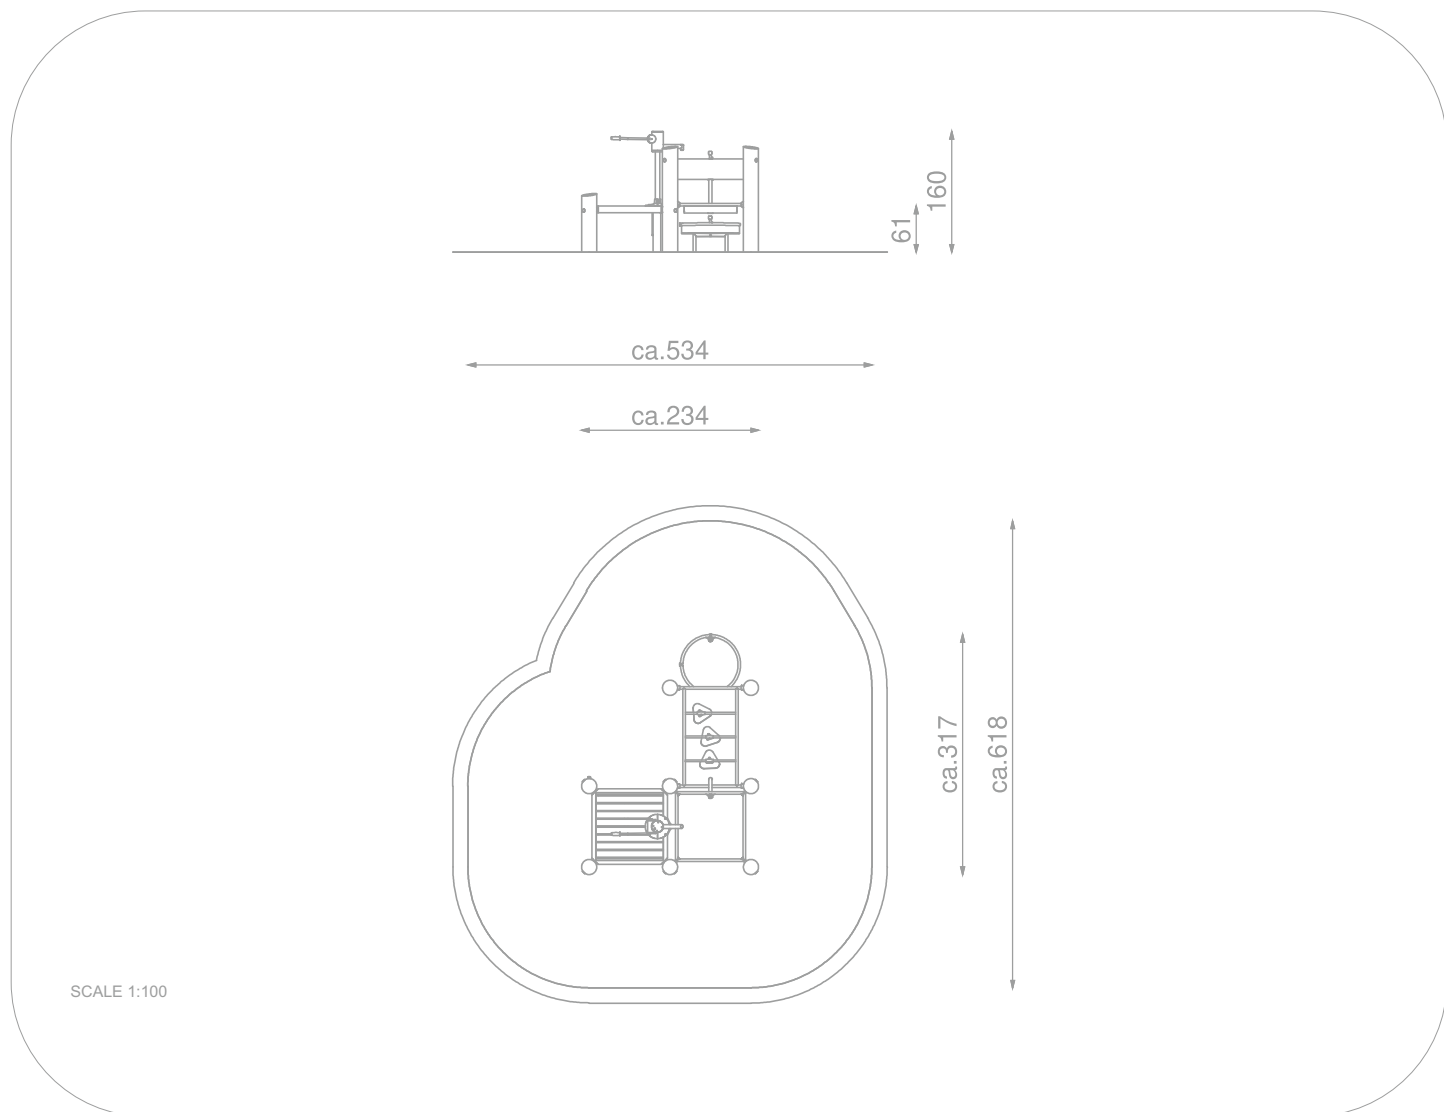

SOCJALIZING

PLAY WITH WATER

INFORMATION ABOUT THE PRODUCT

Dimensions	ca. 317 x 234 cm
Safety zone	ca. 618 x 534 cm
Overall height	ca. 160 cm
Free fall height	ca. 61 cm
Amount of users	4 persons
Product complies with EN 1176-1:2017-12	YES
Availability of spare parts	YES
Age range	1-12
<small>According to EN 1176-1:2017-12 norm, the product requires applying a safety surface according to the product's free fall height.</small>	

Visualisation is for reference only,
actual appearance may vary.

8186

MATERIALS:

NATURAL ROBINIA WOOD

ELEMENTS
CONSTRUCTION
MADE OF STAINLESS STEEL
ASISI 304