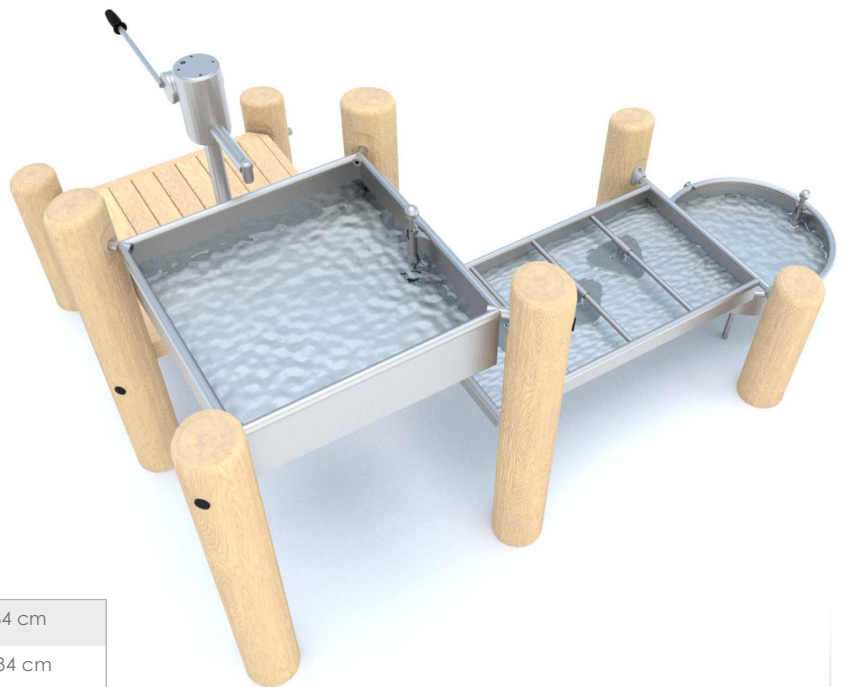

SOCJALIZING

PLAY WITH WATER

INFORMATION ABOUT THE PRODUCT

Dimensions	ca. 317 x 234 cm
Safety zone	ca. 618 x 534 cm
Overall height	ca. 160 cm
Free fall height	ca. 61 cm
Amount of users	4 persons
Product complies with EN 1176-1:2017-12	YES
Availability of spare parts	YES
Age range	1-12
<small>According to EN 1176-1:2017-12 norm, the product requires applying a safety surface according to the product's free fall height.</small>	

Visualisation is for reference only,
actual appearance may vary.

8186

MATERIALS:

NATURAL ROBINIA WOOD

ELEMENTS
CONSTRUCTION
MADE OF STAINLESS STEEL
ASISI 304