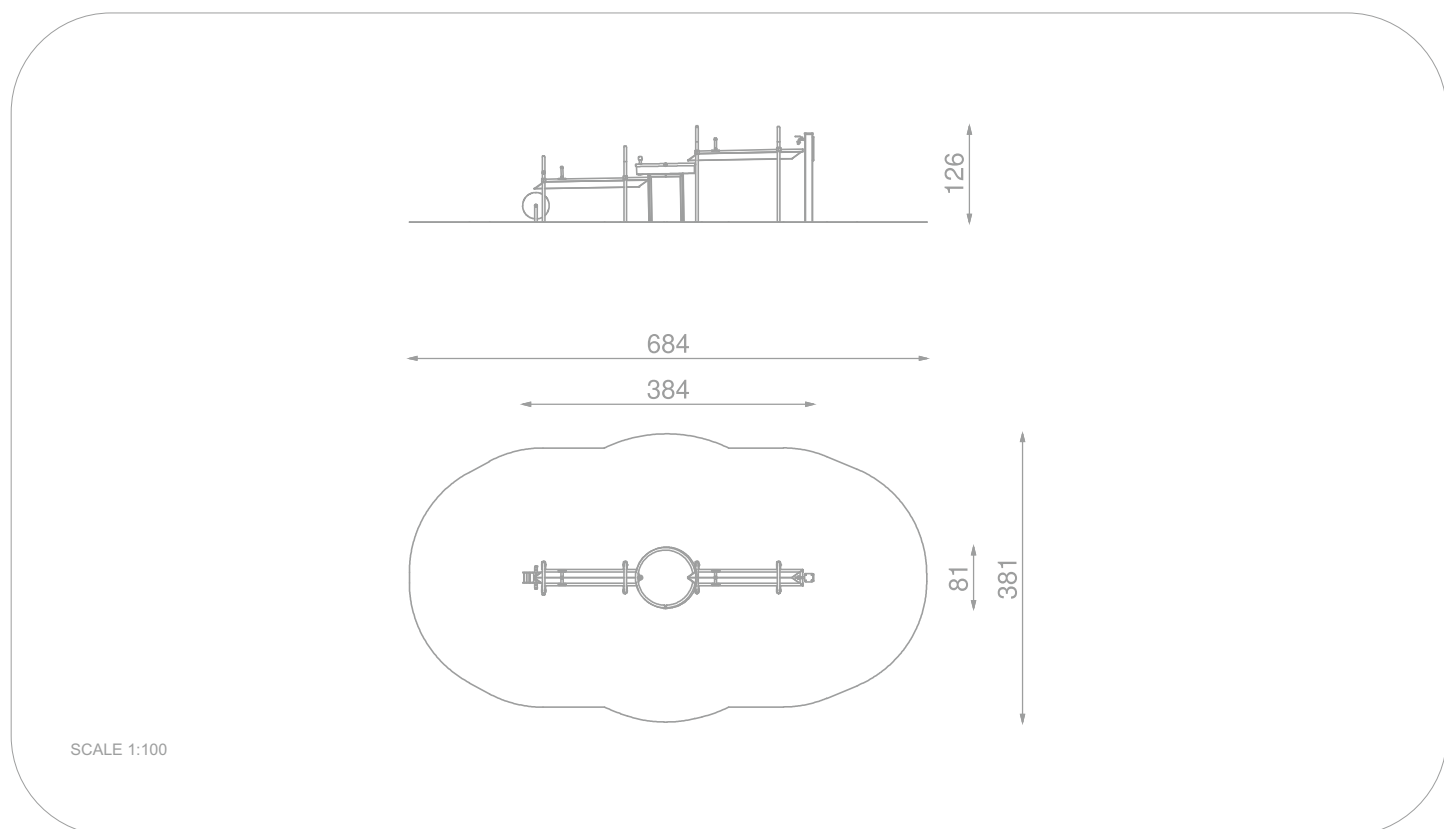

SOCJALIZING

PLAY WITH WATER

INFORMATION ABOUT THE PRODUCT

Dimensions	ca. 384 x 81 cm
Safety zone	ca. 684 x 381 cm
Overall height	ca. 126 cm
Free fall height	-
Amount of users	5 persons
Product complies with EN 1176-1:2017-12	YES
Availability of spare parts	YES
Age range	3-12
<small>According to EN 1176-1:2017-12 norm, the product requires applying a safety surface according to the product's free fall height.</small>	

Visualisation is for reference only,
actual appearance may vary.

MATERIALS:

ELEMENTS
CONSTRUCTION
MADE OF STAINLESS STEEL
ASISI 304