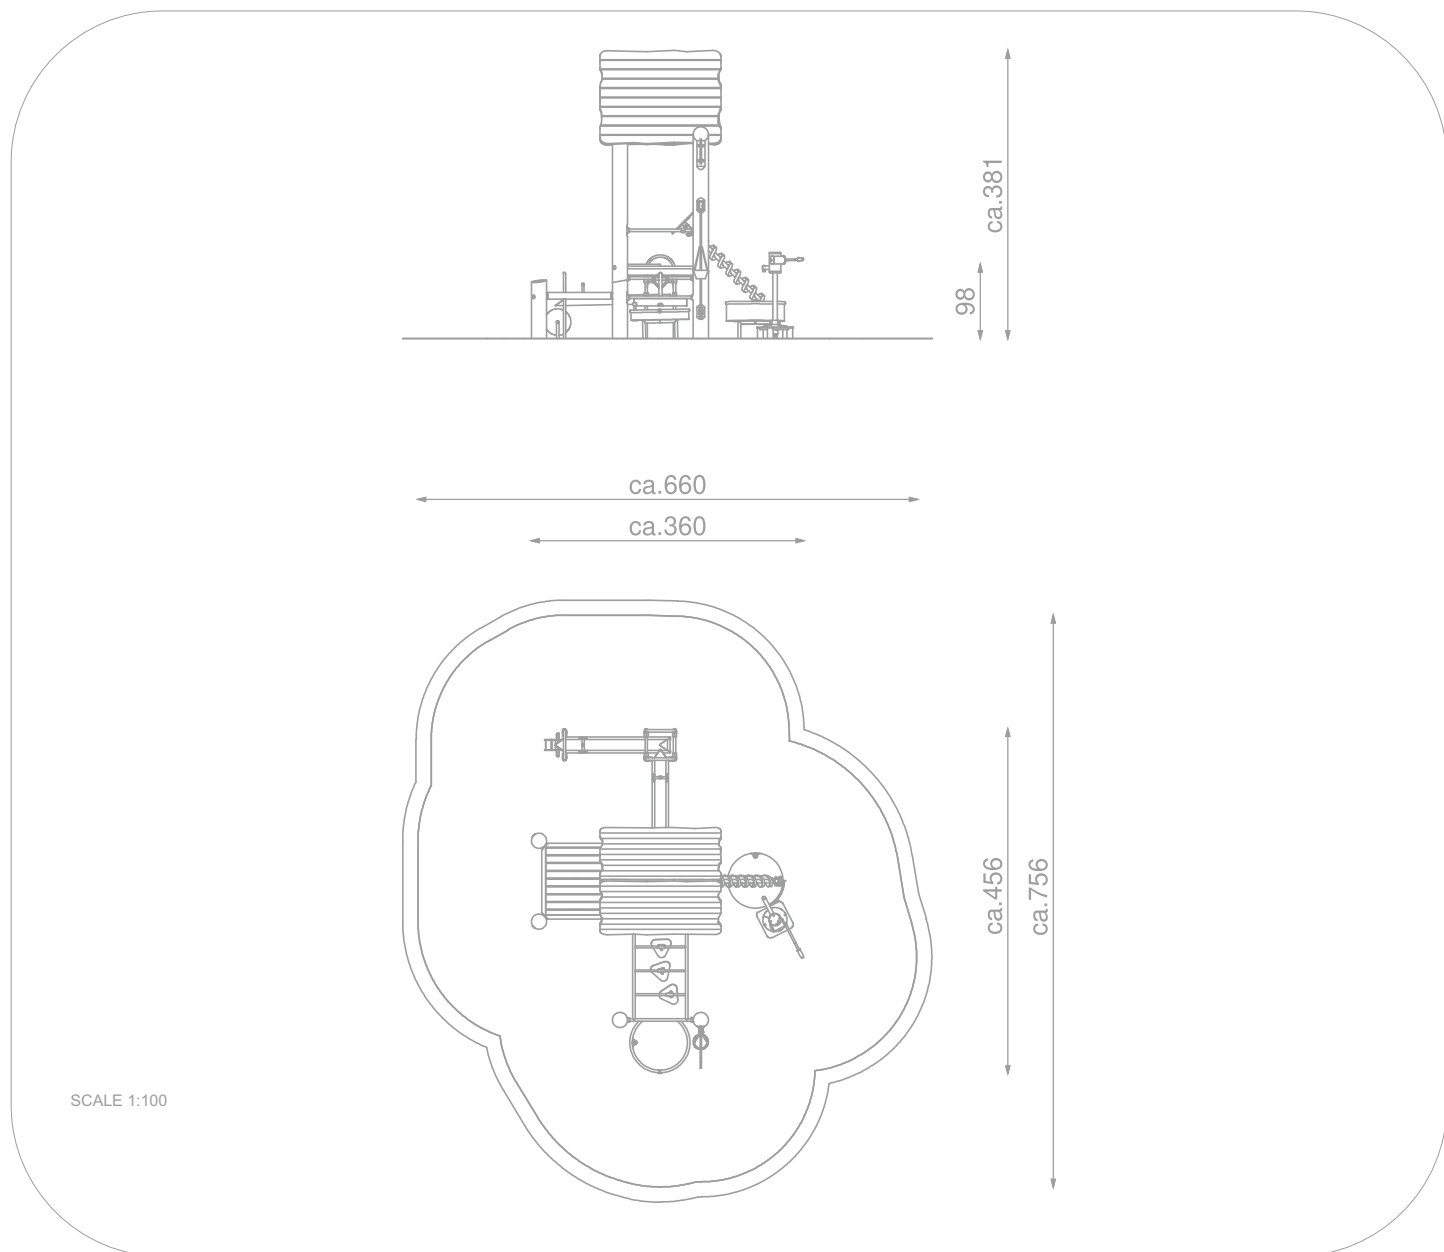

SOCIALIZING

PLAY WITH WATER

INFORMATION ABOUT THE PRODUCT

Dimensions	ca. 456 x 360 cm
Safety zone	ca. 756 x 660 cm
Overall height	ca. 381 cm
Free fall height	ca. 98 cm
Amount of users	11 persons
Product complies with EN 1176-1:2017-12	YES
Availability of spare parts	YES
Age range	1-12
<small>According to EN 1176-1:2017-12 norm, the product requires applying a safety surface according to the product's free fall height.</small>	

Visualisation is for reference only,
actual appearance may vary.

MATERIALS:

NATURAL ROBINIA WOOD

ELEMENTS
CONSTRUCTION
MADE OF STAINLESS STEEL
ASISI 304

PLATES OF THE WALLS
MADE OF GREY
TRIPLE LAYERED 15 MM
HDPE POLYETHYLENE