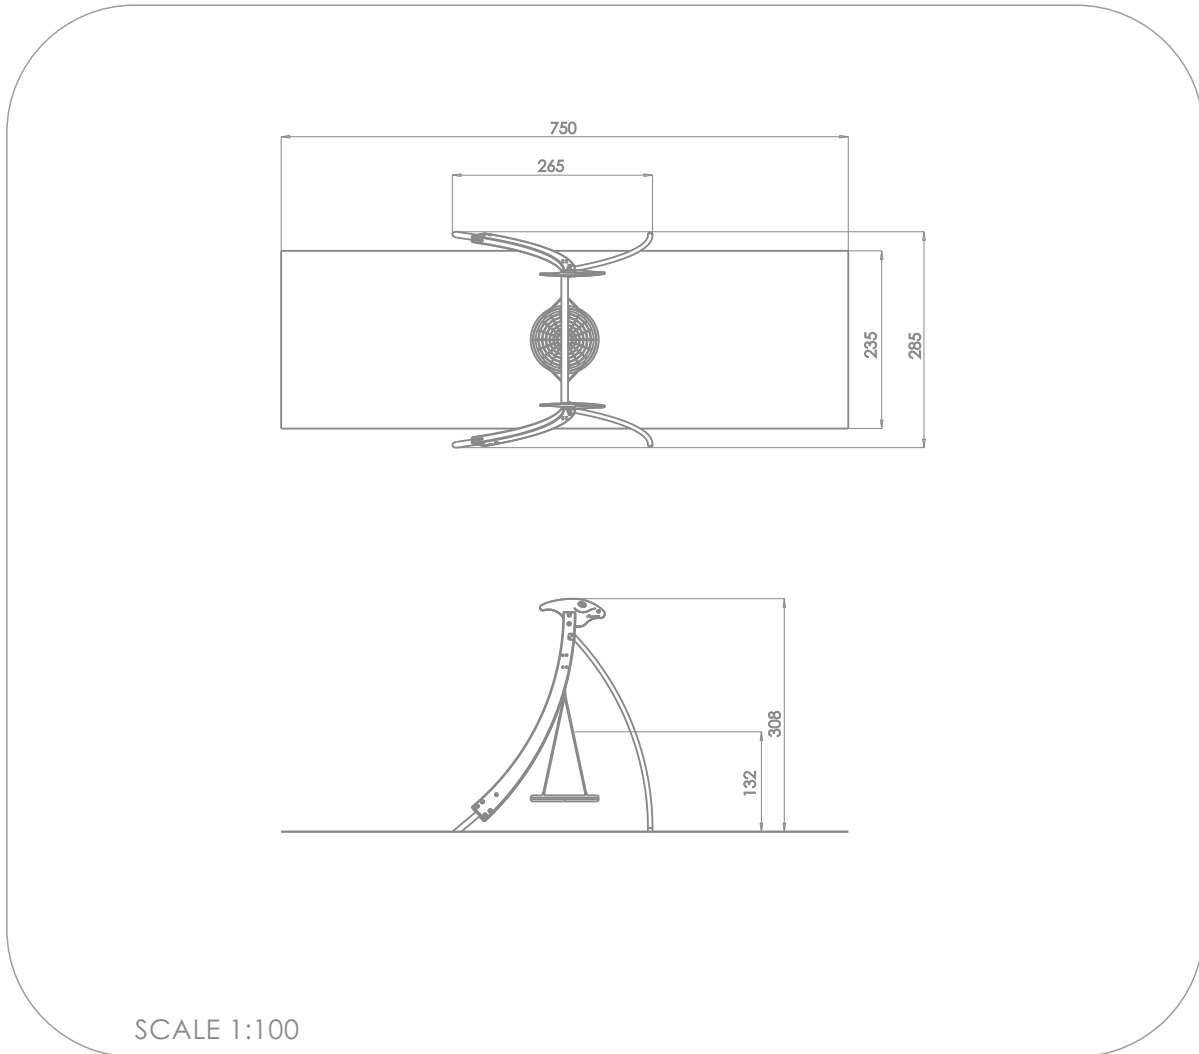

SOCIALIZING

SWINGING

INFORMATION ABOUT THE PRODUCT

Dimensions	285 x 265 cm
Safety zone	235 x 750 cm
Safety zone area	18 m ²
Overall height	308 cm
Free fall height	132 cm
Amount of users	4
Product complies with EN 1176-1:2017-12	YES
Availability of spare parts	YES
Age range	3-12

According to EN 1176-1:2017-12 norm, the product requires applying a safety surface according to the product's free fall height.

8509

SCALE 1:100

MATERIALS:

<p>SOLID CONSTRUCTION MADE OF STAINLESS STEEL AISI 304 TOTALLY RESISTANT TO WEATHER CONDITIONS.</p>	<p>BENDED POSTS MADE OF SOFT CONIFER WOOD 9 CM THICK, 26 CM WIDE AND 280 CM LONG.</p>	
		
<p>PLATES OF THE WALLS MADE OF COLOURFUL TRIPLE LAYERED 15 MM HDPE POLYETHYLENE, IN THE HIGHEST QUALITY.</p>	<p>ATTESTED 6 MM STAINLESS STEEL CHAINS</p>	<p>„BIRD NEST“ TYPE SEAT WITH A DIAMETER 100 CM</p>
