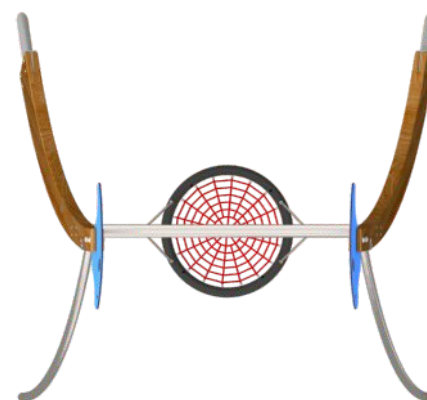

SOCIALIZING

SWINGING

INFORMATION ABOUT THE PRODUCT

Dimensions	285 x 265 cm
Safety zone	235 x 750 cm
Safety zone area	18 m ²
Overall height	308 cm
Free fall height	132 cm
Amount of users	4
Product complies with EN 1176-1:2017-12	YES
Availability of spare parts	YES
Age range	3-12

According to EN 1176-1:2017-12 norm, the product requires applying a safety surface according to the product's free fall height.

8509

SCALE 1:100

MATERIALS:

<p>SOLID CONSTRUCTION MADE OF STAINLESS STEEL AISI 304 TOTALLY RESISTANT TO WEATHER CONDITIONS.</p>	<p>BENDED POSTS MADE OF SOFT CONIFER WOOD 9 CM THICK, 26 CM WIDE AND 280 CM LONG.</p>	
		
<p>PLATES OF THE WALLS MADE OF COLOURFUL TRIPLE LAYERED 15 MM HDPE POLYETHYLENE, IN THE HIGHEST QUALITY.</p>	<p>ATTESTED 6 MM STAINLESS STEEL CHAINS</p>	<p>„BIRD NEST“ TYPE SEAT WITH A DIAMETER 100 CM</p>
