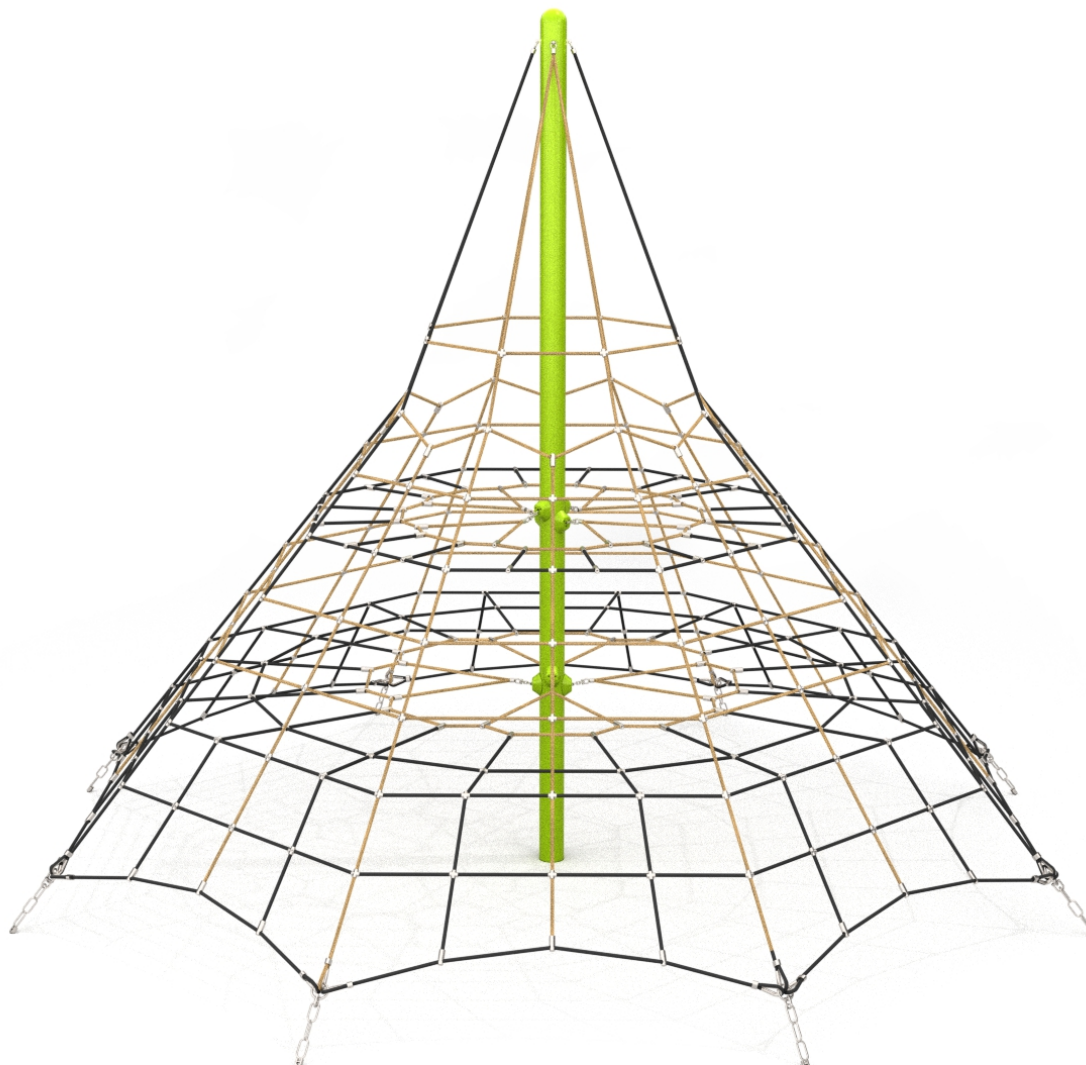

SOCIALIZING

CLIMBING

INFORMATION ABOUT THE PRODUCT

Dimensions	587 x 587 cm
Safety zone	888 x 888 cm
Safety zone area	59 m ²
Overall height	450 cm
Free fall height	100 cm
Amount of users	30
Product complies with EN 1176-1:2017-12	YES
Availability of spare parts	YES
Age range	3-12
According to EN 1176-1:2017-12 norm, the product requires applying a safety surface according to the product's free fall height.	

MATERIALS:

<p>SOLID CONSTRUCTION MADE OF BLACKSTEEL S235JR, CLEANED IN THE SANDBLASTING PROCESS</p>	<p>ROPE ENDINGS PRESSED IN A SLEEVE MADE OF DURABLE ALUMINUM ALLOY</p>	<p>PYRAMID TENSIONER MATERIAL: HOT - DIP GALVANISED STEEL</p>	<p>CONNECTING ELEMENTS LIKE SCREWS, NUTS, WASHERS MADE OF STAINLESS STEEL</p>
			
<p>ATTESTED 6 MM STAINLESS STEEL CHAINS</p>	<p>INNOVATIVE SYSTEM OF CONNECTORS OF STAINLESS STEEL CHAINS WITH POSTS</p>	<p>POLYPROPYLENE ROPES PP - MULTISPLIT TYPE WITH A STEEL CORE AND A DIAMETER OF 16 MM</p>	
			