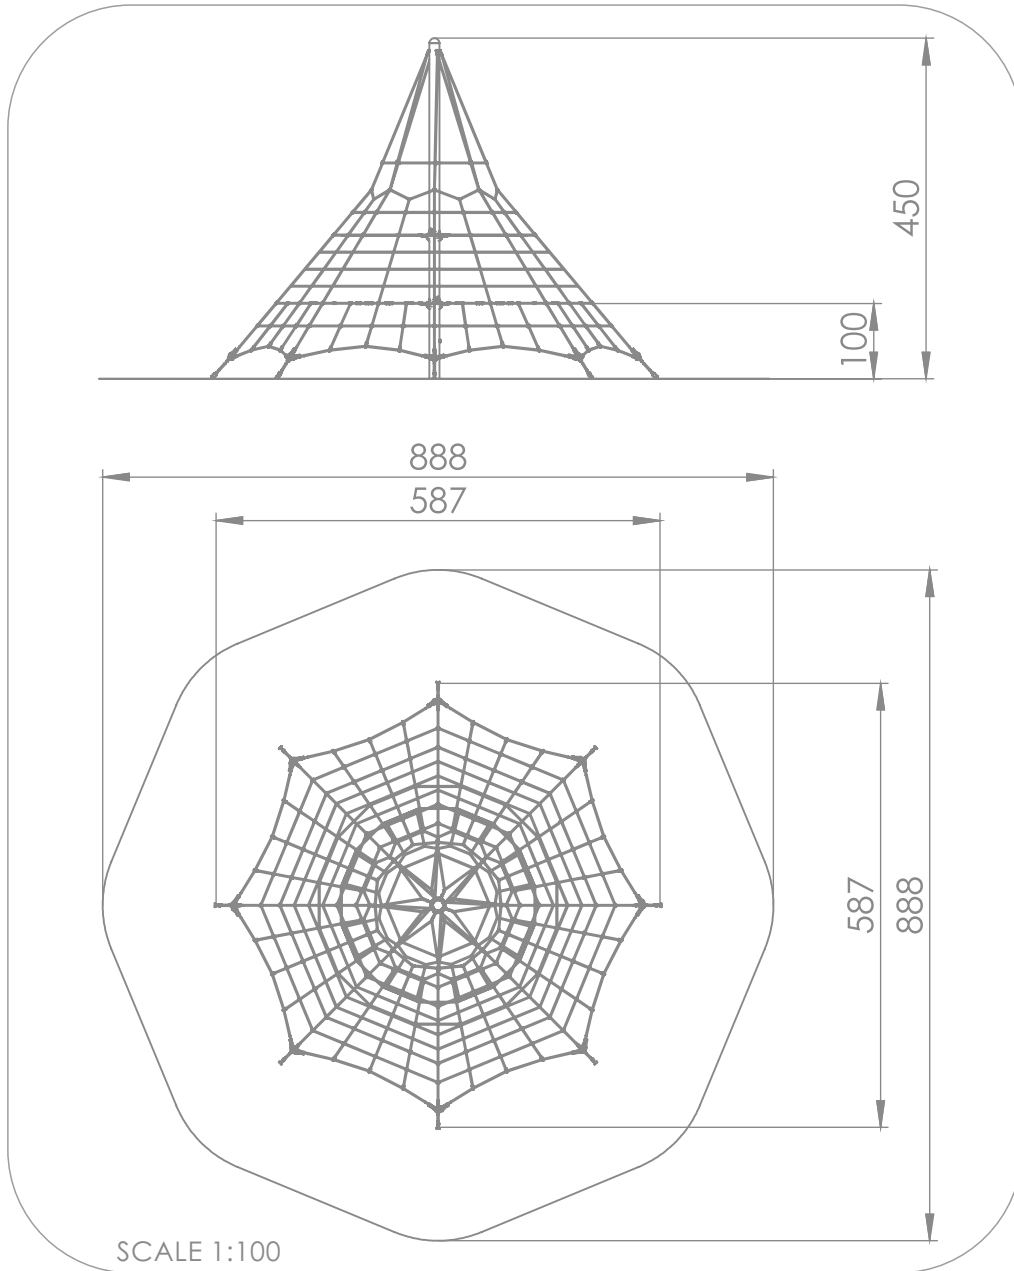

SOCIALIZING

CLIMBING

INFORMATION ABOUT THE PRODUCT

Dimensions	587 x 587 cm
Safety zone	888 x 888 cm
Safety zone area	59 m ²
Overall height	450 cm
Free fall height	100 cm
Amount of users	30
Product complies with EN 1176-1:2017-12	YES
Availability of spare parts	YES
Age range	3-12
According to EN 1176-1:2017-12 norm, the product requires applying a safety surface according to the product's free fall height.	

MATERIALS:

<p>SOLID CONSTRUCTION MADE OF BLACKSTEEL S235JR, CLEANED IN THE SANDBLASTING PROCESS</p>	<p>ROPE ENDINGS PRESSED IN A SLEEVE MADE OF DURABLE ALUMINUM ALLOY</p>	<p>PYRAMID TENSIONER MATERIAL: HOT - DIP GALVANISED STEEL</p>	<p>CONNECTING ELEMENTS LIKE SCREWS, NUTS, WASHERS MADE OF STAINLESS STEEL</p>
			
<p>ATTESTED 6 MM STAINLESS STEEL CHAINS</p>	<p>INNOVATIVE SYSTEM OF CONNECTORS OF STAINLESS STEEL CHAINS WITH POSTS</p>	<p>POLYPROPYLENE ROPES PP - MULTISPLIT TYPE WITH A STEEL CORE AND A DIAMETER OF 16 MM</p>	
			