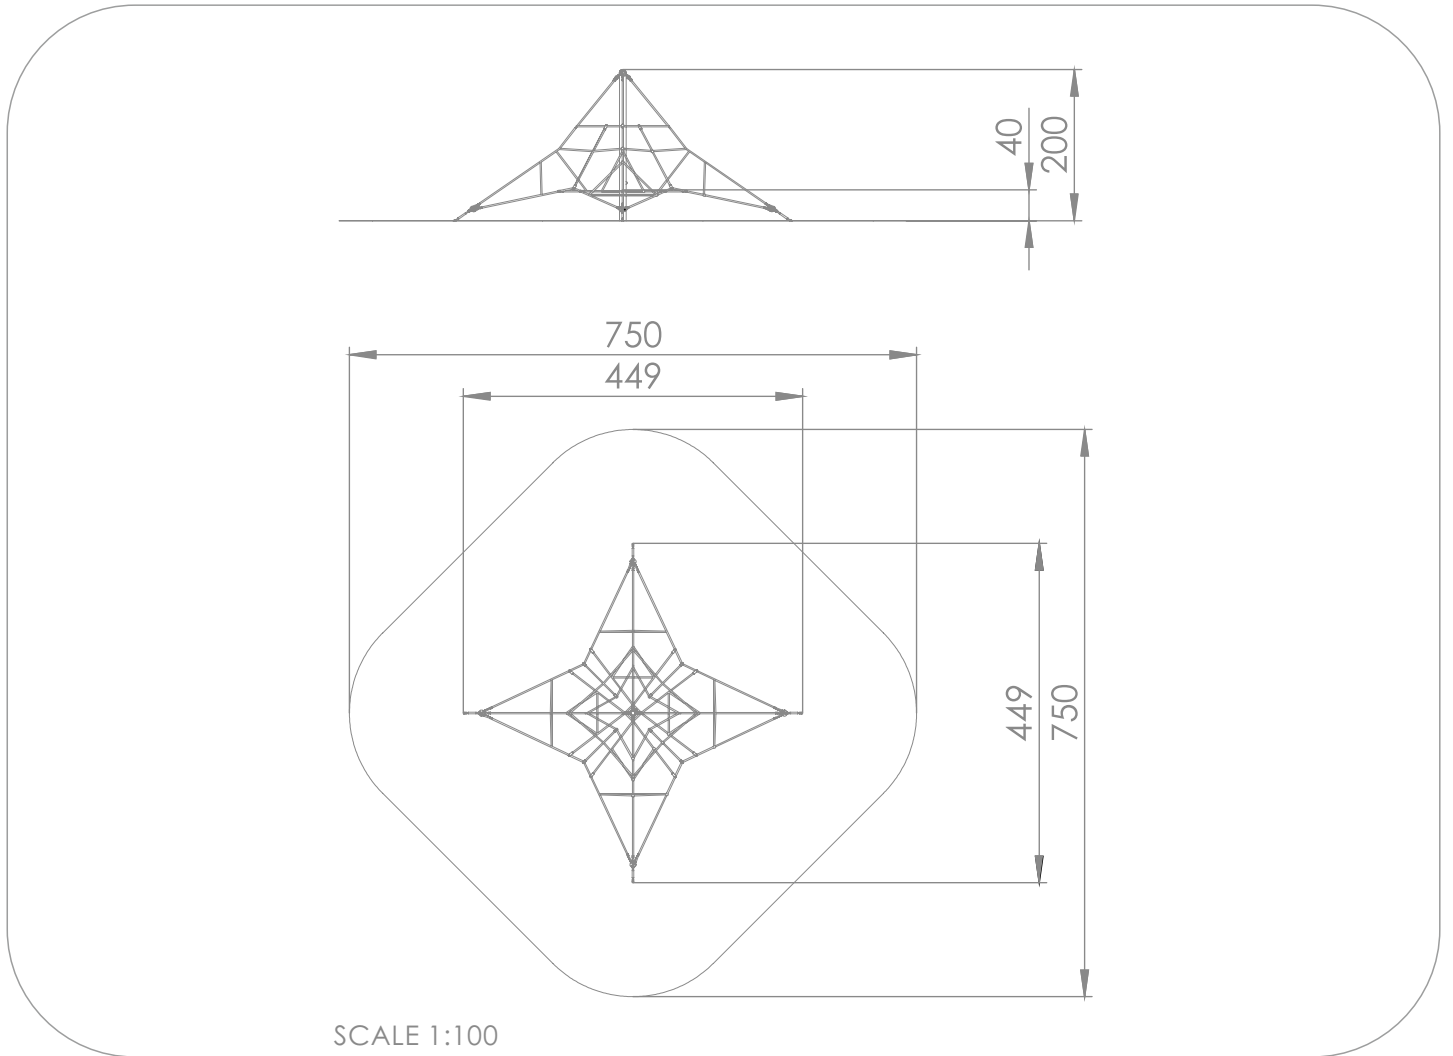

SOCIALIZING

CLIMBING

INFORMATION ABOUT THE PRODUCT

Dimensions	449 x 449 cm
Safety zone	750 x 750 cm
Safety zone area	37 m ²
Overall height	200cm
Free fall height	40 cm
Amount of users	6
Product complies with EN 1176-1:2017-12	YES
Availability of spare parts	YES
Age range	3-12
According to EN 1176-1:2017-12 norm, the product requires applying a safety surface according to the product's free fall height.	

9105

MATERIALS:

<p>SOLID CONSTRUCTION MADE OF BLACKSTEEL S235JR, CLEANED IN THE SANDBLASTING PROCESS</p>	<p>ROPE ENDINGS PRESSED IN A SLEEVE MADE OF DURABLE ALUMINUM ALLOY</p>	<p>PYRAMID TENSIONER MATERIAL: HOT - DIP GALVANISED STEEL</p>	<p>POST ENDINGS FINISHED WITH SOFT EPDM RUBBER</p>
			
<p>SOLID AND ESTHETIC ROPE CONNECTORS MADE OF INJECTION MOLDED POLYAMIDE</p>	<p>ROPE CROSS BRACING SYSTEM DEDICATED FOR USE IN ELEMENTS WITH REQUIREMENT OF HIGH DURABILITY</p>	<p>POLYPROPYLENE ROPES PP - MULTISPLIT TYPE WITH A STEEL CORE AND A DIAMETER OF 16 MM</p>	
