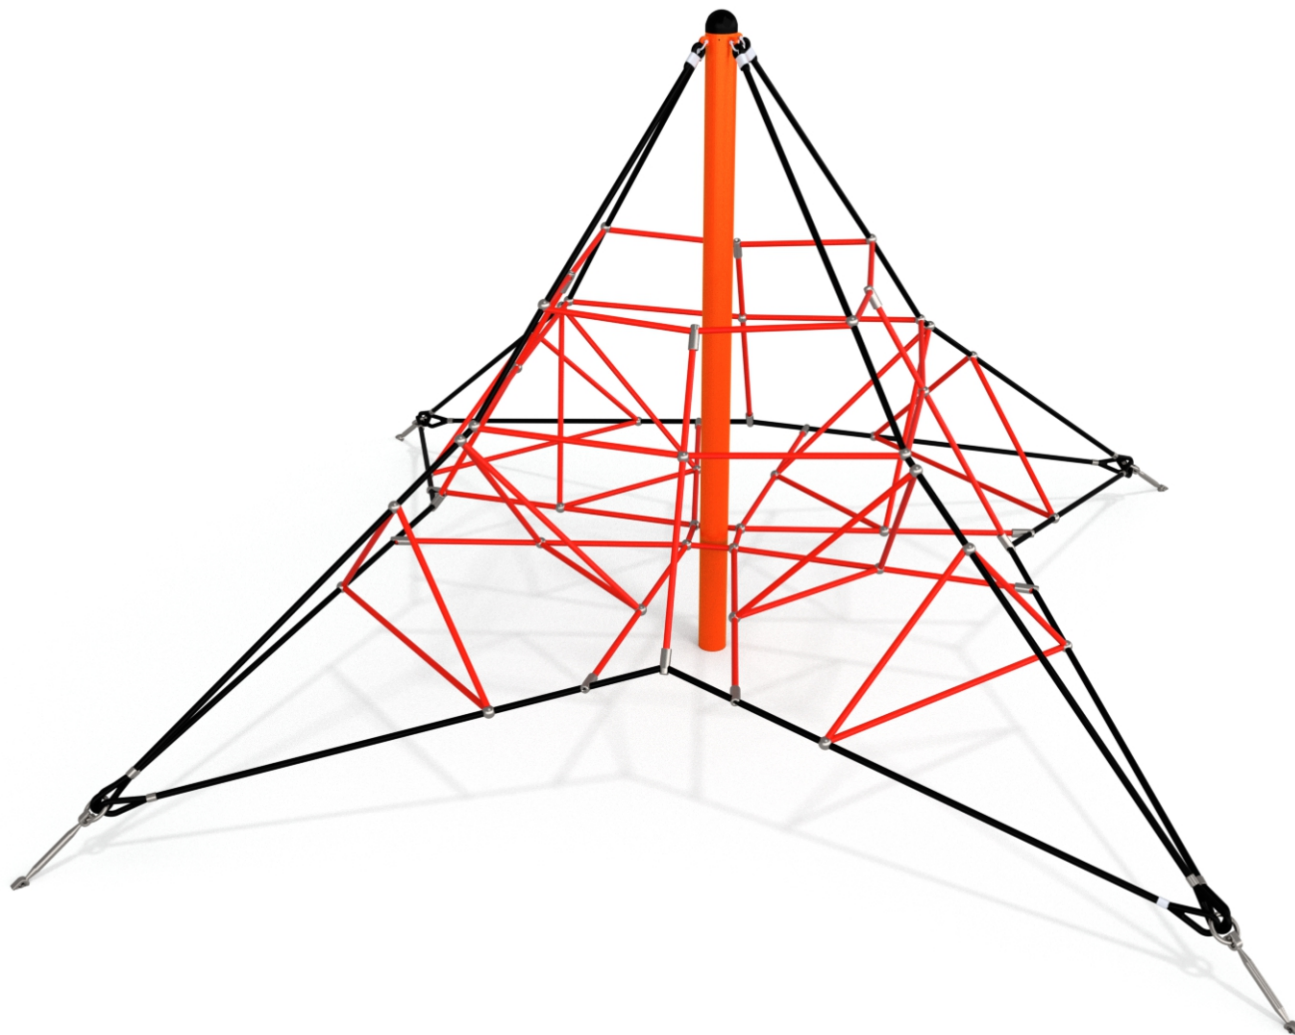

SOCIALIZING

CLIMBING

INFORMATION ABOUT THE PRODUCT

Dimensions	449 x 449 cm
Safety zone	750 x 750 cm
Safety zone area	37 m ²
Overall height	200cm
Free fall height	40 cm
Amount of users	6
Product complies with EN 1176-1:2017-12	YES
Availability of spare parts	YES
Age range	3-12
According to EN 1176-1:2017-12 norm, the product requires applying a safety surface according to the product's free fall height.	

9105

MATERIALS:

<p>SOLID CONSTRUCTION MADE OF BLACKSTEEL S235JR, CLEANED IN THE SANDBLASTING PROCESS</p>	<p>ROPE ENDINGS PRESSED IN A SLEEVE MADE OF DURABLE ALUMINUM ALLOY</p>	<p>PYRAMID TENSIONER MATERIAL: HOT - DIP GALVANISED STEEL</p>	<p>POST ENDINGS FINISHED WITH SOFT EPDM RUBBER</p>
			
<p>SOLID AND ESTHETIC ROPE CONNECTORS MADE OF INJECTION MOLDED POLYAMIDE</p>	<p>ROPE CROSS BRACING SYSTEM DEDICATED FOR USE IN ELEMENTS WITH REQUIREMENT OF HIGH DURABILITY</p>	<p>POLYPROPYLENE ROPES PP - MULTISPLIT TYPE WITH A STEEL CORE AND A DIAMETER OF 16 MM</p>	
