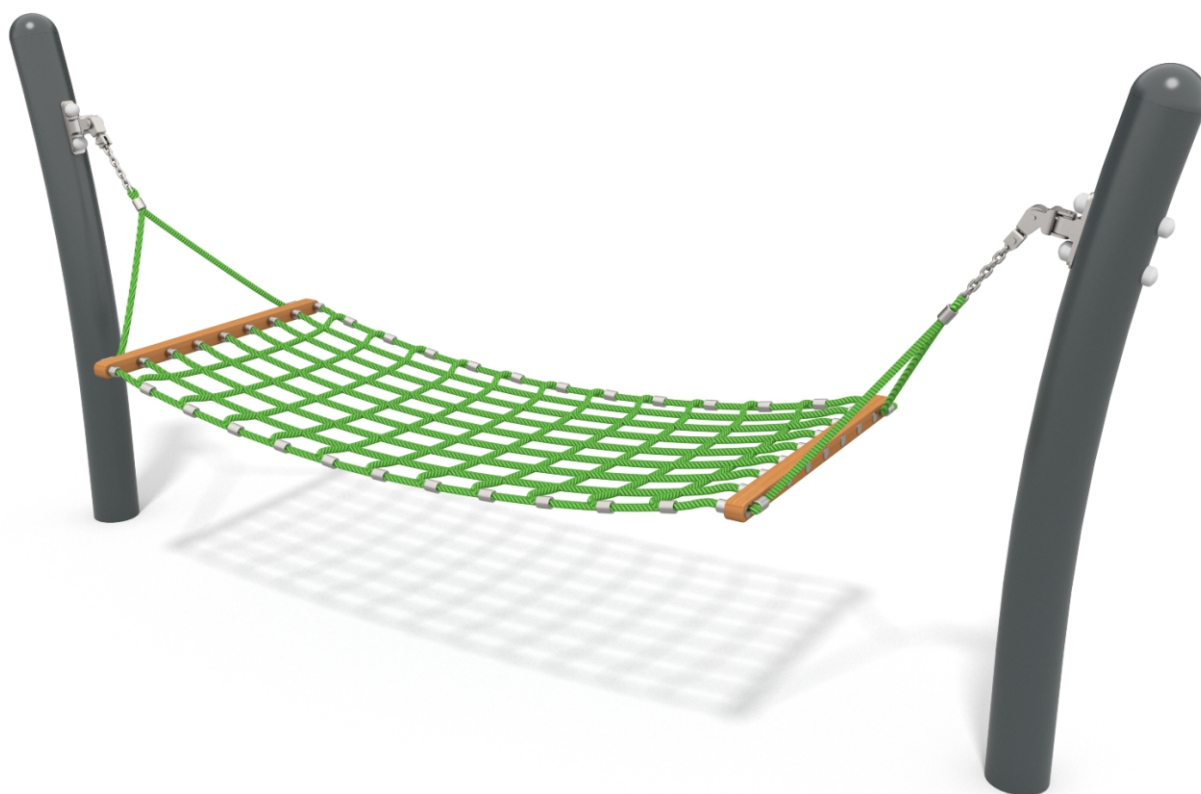

SOCIALIZING

BALANCING

INFORMATION ABOUT THE PRODUCT

Dimensions	320 x 79 cm
Safety zone	620 x 379 cm
Safety zone area	20 m ²
Overall height	150 cm
Free fall height	50 cm
Amount of users	2
Product complies with EN 1176-1:2017-12	YES
Availability of spare parts	YES
Age range	3-12
According to EN 1176-1:2017-12 norm, the product requires applying a safety surface according to the product's free fall height.	

9111

MATERIALS:

<p>ROPE ENDINGS PRESSED IN A SLEEVE MADE OF DURABLE ALUMINUM ALLOY</p>	<p>POLYPROPYLENE ROPES PP - MULTISPLIT TYPE WITH A STEEL CORE AND A DIAMETER OF 16 MM</p>	<p>VANDAL-PROOF SCREW PLUGS MADE OF INJECTION MOLDED POLYAMIDE</p>
		
<p>SOLID CONSTRUCTION MADE OF BLACKSTEEL S235JR, CLEANED IN THE SANDBLASTING PROCESS</p>	<p>ATTESTED 6 MM STAINLESS STEEL CHAINS</p>	<p>CONNECTING ELEMENTS LIKE SCREWS, NUTS, WASHERS MADE OF STAINLESS STEEL</p>
		