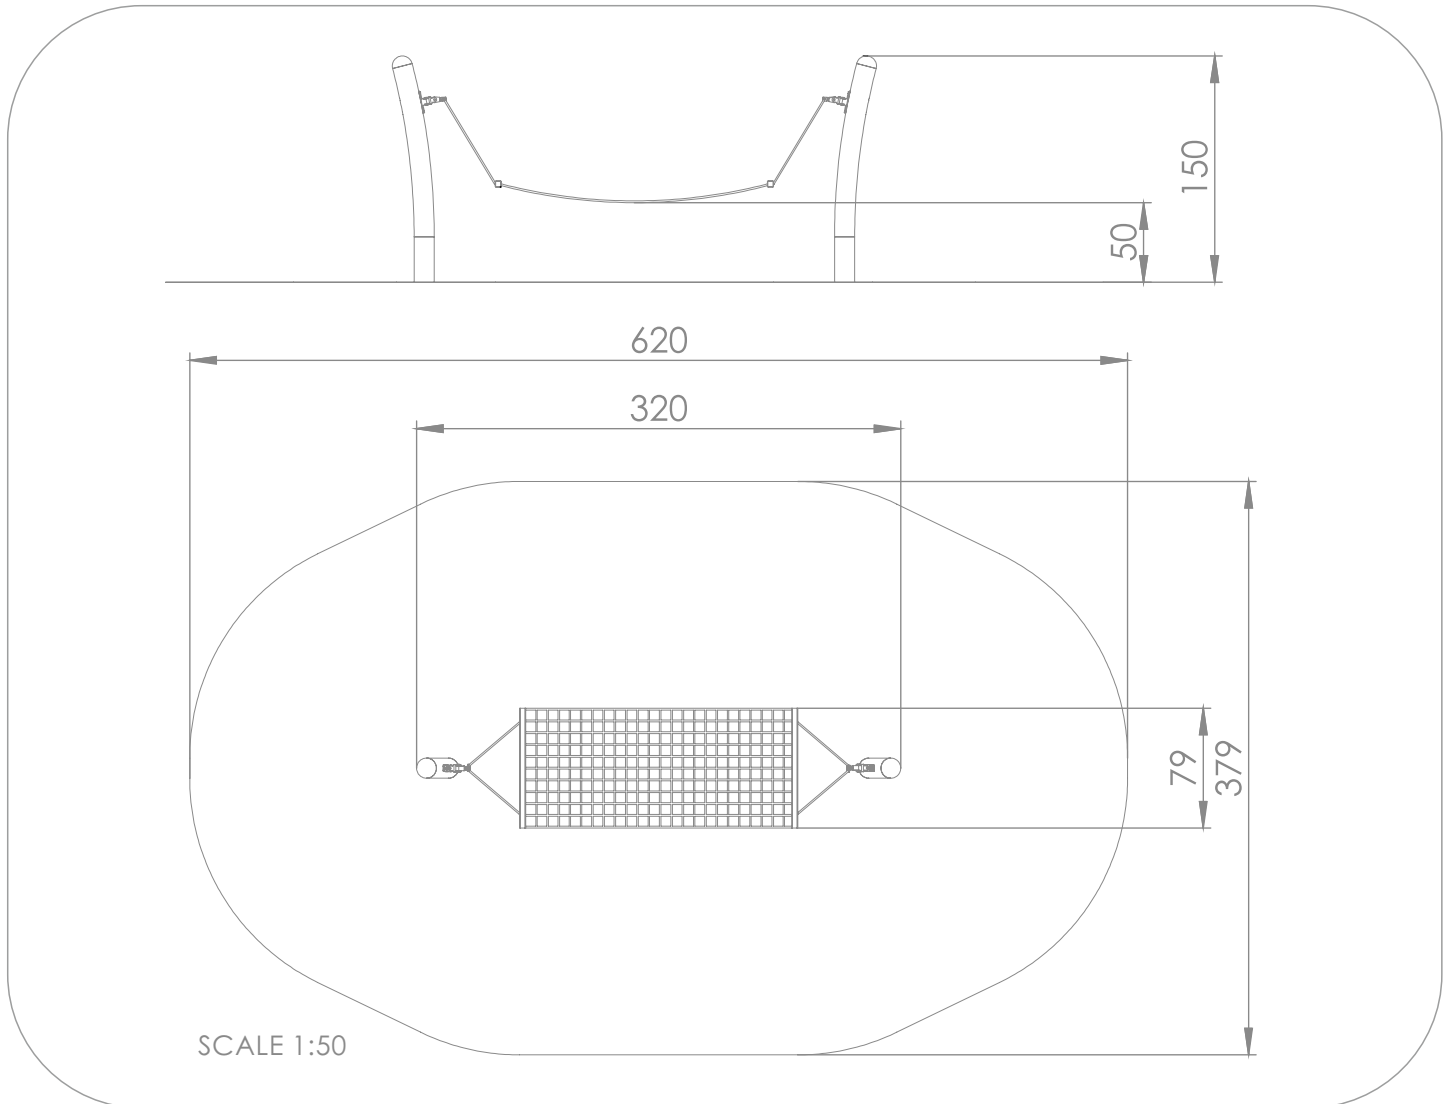

SOCIALIZING

BALANCING

INFORMATION ABOUT THE PRODUCT

Dimensions	320 x 79 cm
Safety zone	620 x 379 cm
Safety zone area	20 m ²
Overall height	150 cm
Free fall height	50 cm
Amount of users	2
Product complies with EN 1176-1:2017-12	YES
Availability of spare parts	YES
Age range	3-12
According to EN 1176-1:2017-12 norm, the product requires applying a safety surface according to the product's free fall height.	

9111

MATERIALS:

<p>ROPE ENDINGS PRESSED IN A SLEEVE MADE OF DURABLE ALUMINUM ALLOY</p>	<p>POLYPROPYLENE ROPES PP - MULTISPLIT TYPE WITH A STEEL CORE AND A DIAMETER OF 16 MM</p>	<p>VANDAL-PROOF SCREW PLUGS MADE OF INJECTION MOLDED POLYAMIDE</p>
		
<p>SOLID CONSTRUCTION MADE OF BLACKSTEEL S235JR, CLEANED IN THE SANDBLASTING PROCESS</p>	<p>ATTESTED 6 MM STAINLESS STEEL CHAINS</p>	<p>CONNECTING ELEMENTS LIKE SCREWS, NUTS, WASHERS MADE OF STAINLESS STEEL</p>
		