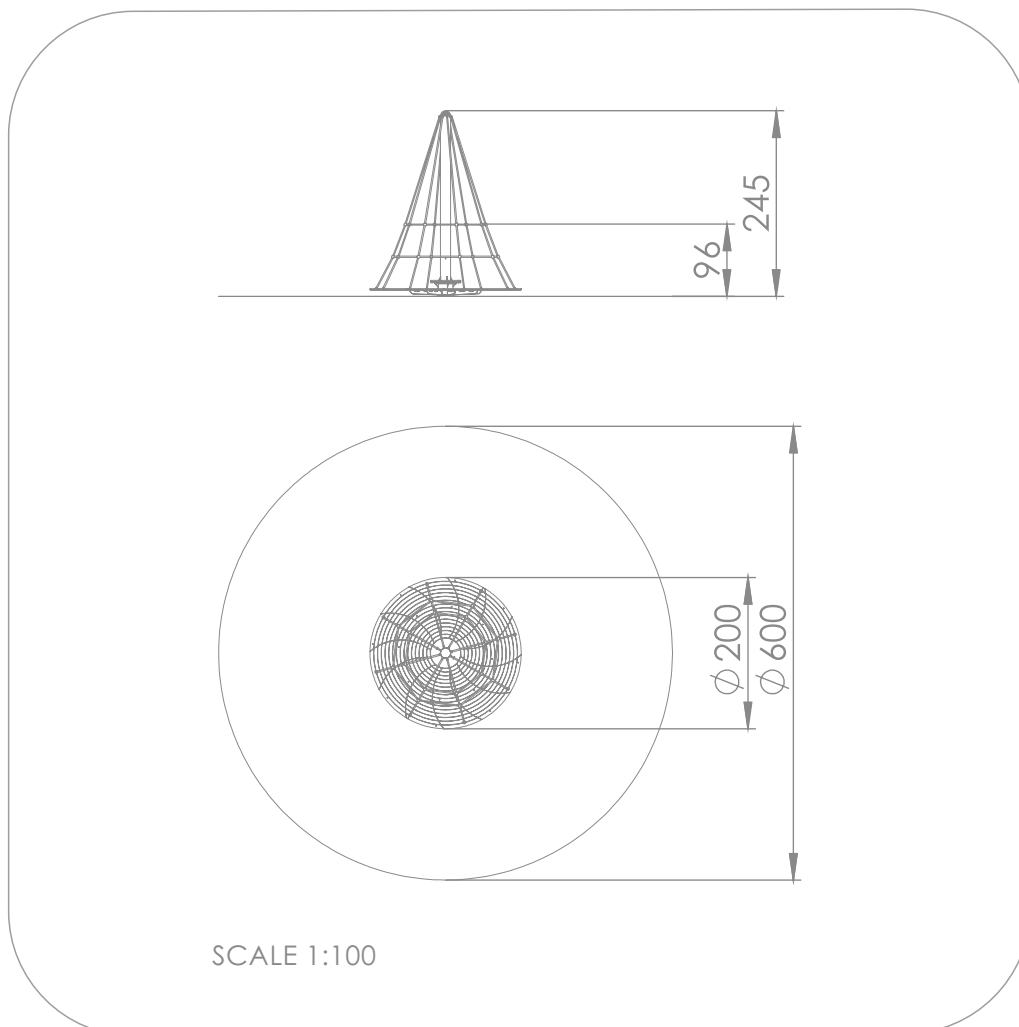

#### INFORMATION ABOUT THE PRODUCT

Dimensions	200 x 200 cm
Safety zone	600 x 600 cm
Safety zone area	29 m <sup>2</sup>
Overall height	245 cm
Free fall height	96 cm
Amount of users	9
Product complies with EN 1176-1:2017-12	YES
Availability of spare parts	YES
Age range	3-12
According to EN 1176-1:2017-12 norm, the product requires applying a safety surface according to the product's free fall height.	

### MATERIALS:

SOLID CONSTRUCTION MADE OF BLACKSTEEL S235JR, CLEANED IN THE SANDBLASTING PROCESS

ROPE ENDINGS PRESSED IN A SLEEVE MADE OF DURABLE ALUMINUM ALLOY

ANTI-SLIP 13 MM HPL PLATFORM PLATE

POLYPROPYLENE ROPES PP - MULTISPLIT TYPE WITH A STEEL CORE AND A DIAMETER OF 16 MM