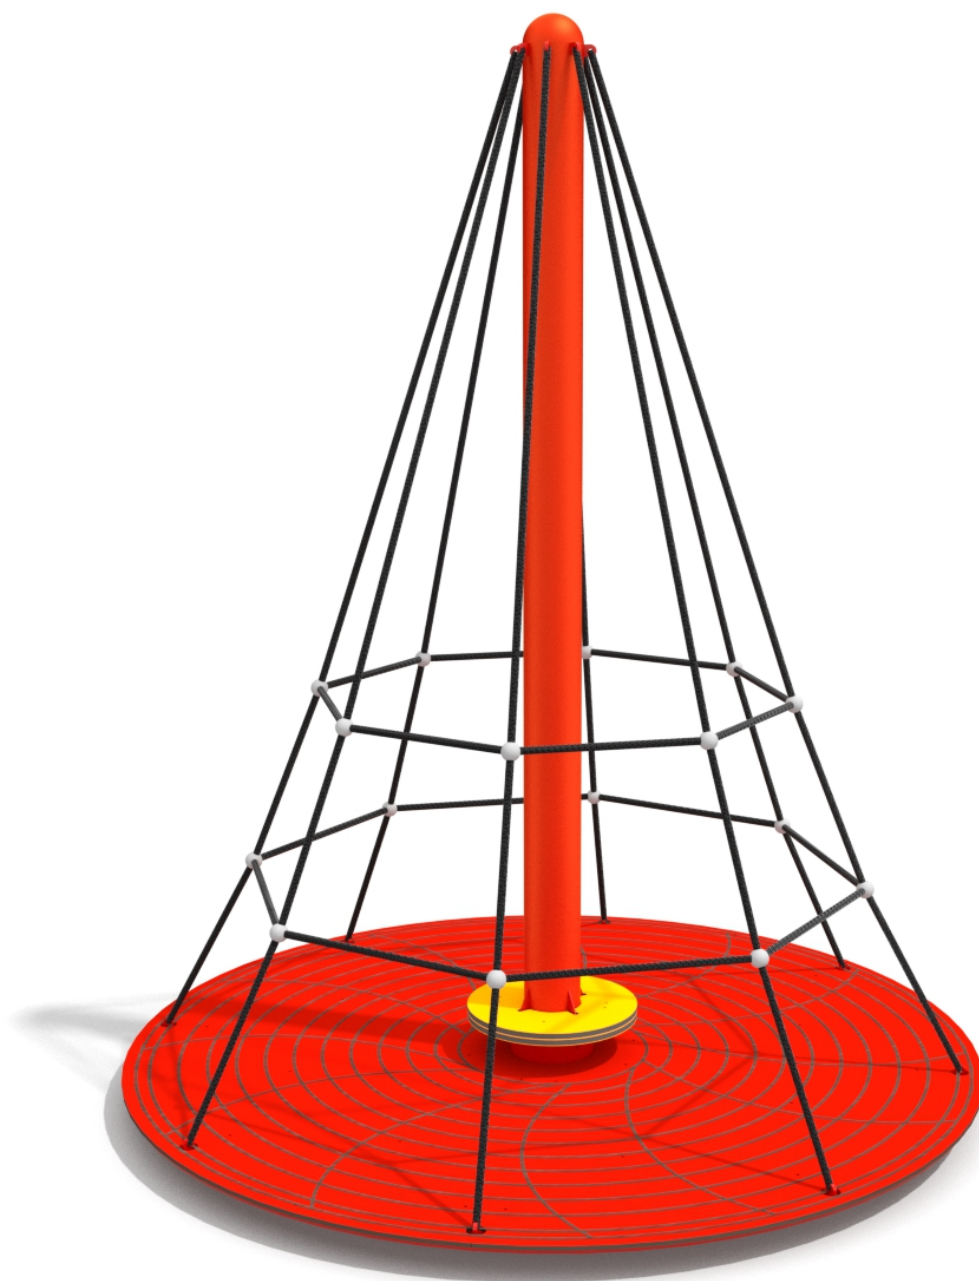

SOCIALIZING

CLIMBING

#### INFORMATION ABOUT THE PRODUCT

Dimensions	200 x 200 cm
Safety zone	600 x 600 cm
Safety zone area	29 m <sup>2</sup>
Overall height	245 cm
Free fall height	96 cm
Amount of users	9
Product complies with EN 1176-1:2017-12	YES
Availability of spare parts	YES
Age range	3-12
According to EN 1176-1:2017-12 norm, the product requires applying a safety surface according to the product's free fall height.	

### MATERIALS:

SOLID CONSTRUCTION MADE OF BLACKSTEEL S235JR, CLEANED IN THE SANDBLASTING PROCESS

ROPE ENDINGS PRESSED IN A SLEEVE MADE OF DURABLE ALUMINUM ALLOY

ANTI-SLIP 13 MM HPL PLATFORM PLATE

POLYPROPYLENE ROPES PP - MULTISPLIT TYPE WITH A STEEL CORE AND A DIAMETER OF 16 MM

SOLID AND ESTHETIC ROPE CONNECTORS MADE OF INJECTION MOLDED POLYAMIDE