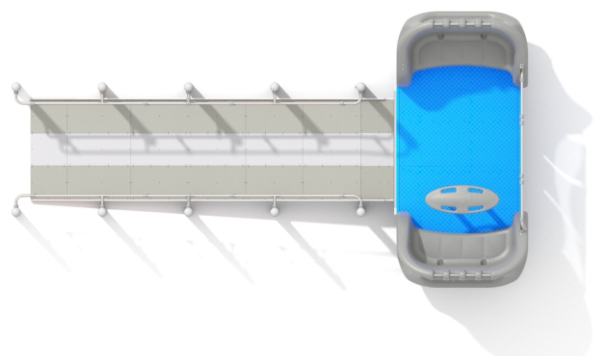

## 1231 OCEAN BLUE

SOCIALIZING

BALANCING

SENSORIAL  
INTEGRATION

### INFORMATION ABOUT THE PRODUCT

|  |                       |
|--|-----------------------|
| Dimensions   | 659 x 353 cm          |
| Safety zone  | 959 x 679 cm          |
| Safety zone area   | 51,133 m <sup>2</sup> |
| Overall height   | 163 cm                |
| Free fall height   | 72 cm                 |
| Amount of users  | 10                    |
| Product complies with EN 1176-1:2017-12  | YES                   |
| Availability of spare parts  | YES                   |
| Age range  | 1-12                  |
| According to EN 1176-1:2017-12 norm, the product requires applying a safety surface according to the product's free fall height. |                       |

### MATERIALS:

|                               |                                       |  |                                     |
|-------------------------------|---------------------------------------|--|-------------------------------------|
| STEEL ELEMENTS:<br>Ø114 PIPES | HANDRAILS:<br>STAINLESS STEEL AISI304 | RAMP AND DECK:<br>STEEL FRAME + HPL 6 MM | SEE THROUGH<br>POLYCARBONATE PANELS |
|-------------------------------|---------------------------------------|--|-------------------------------------|