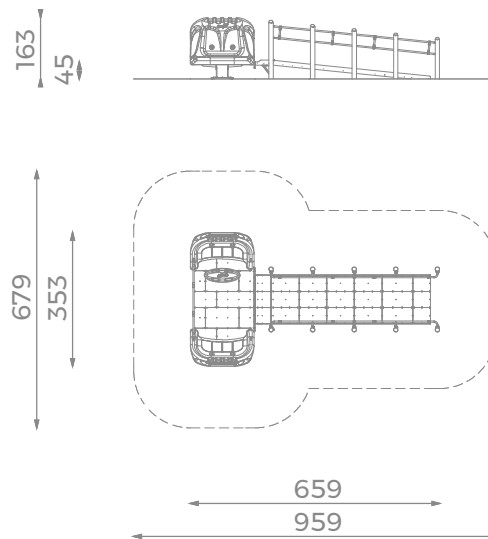

1231

SCALE 1:200