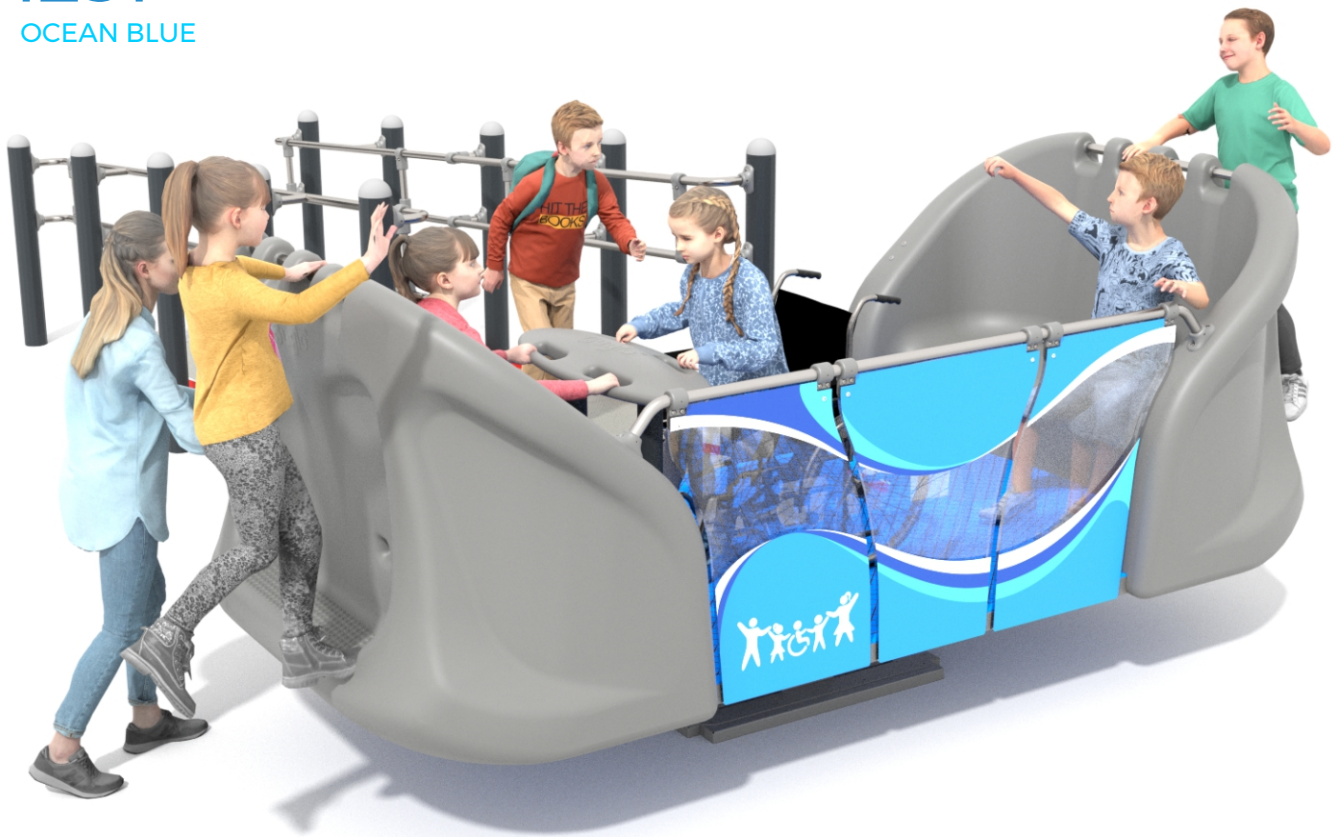

## 1231 OCEAN BLUE

SOCIALIZING

BALANCING

SENSORIAL  
INTEGRATION

### INFORMATION ABOUT THE PRODUCT

|  |                       |
|--|-----------------------|
| Dimensions   | 659 x 353 cm          |
| Safety zone  | 959 x 679 cm          |
| Safety zone area   | 51,133 m <sup>2</sup> |
| Overall height   | 163 cm                |
| Free fall height   | 72 cm                 |
| Amount of users  | 10                    |
| Product complies with EN 1176-1:2017-12  | YES                   |
| Availability of spare parts  | YES                   |
| Age range  | 1-12                  |
| According to EN 1176-1:2017-12 norm, the product requires applying a safety surface according to the product's free fall height. |                       |

**Swing can be used as a solo unit, or at the same time, be a great addition for Ellipsum series.**

Swinging unit, designed purposely for children with walking disabilities.

Unit is equipped with safe and ergonomic seats with handles.

Due to sheer area of the unit, it's safe to play for all children.