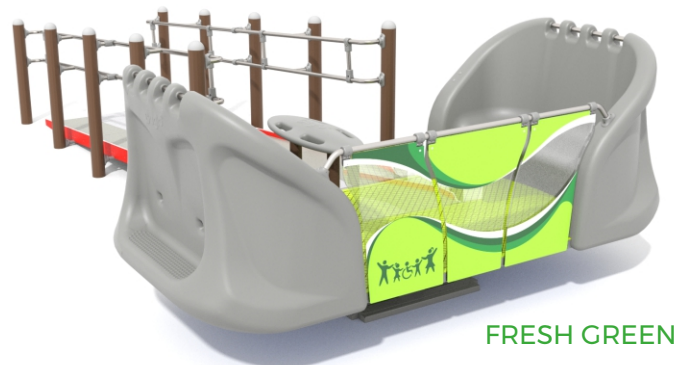

## 1231 OCEAN BLUE

SOCIALIZING

BALANCING

SENSORIAL  
INTEGRATION

### INFORMATION ABOUT THE PRODUCT

|  |                       |
|--|-----------------------|
| Dimensions   | 659 x 353 cm          |
| Safety zone  | 959 x 679 cm          |
| Safety zone area   | 51,133 m <sup>2</sup> |
| Overall height   | 163 cm                |
| Free fall height   | 72 cm                 |
| Amount of users  | 10                    |
| Product complies with EN 1176-1:2017-12  | YES                   |
| Availability of spare parts  | YES                   |
| Age range  | 1-12                  |
| According to EN 1176-1:2017-12 norm, the product requires applying a safety surface according to the product's free fall height. |                       |

**Swing can be used as a solo unit, or at the same time, be a great addition for Ellipsum series.**

Swinging unit, designed purposely for children with walking disabilities.

Unit is equipped with safe and ergonomic seats with handles.

Due to sheer area of the unit, it's safe to play for all children.